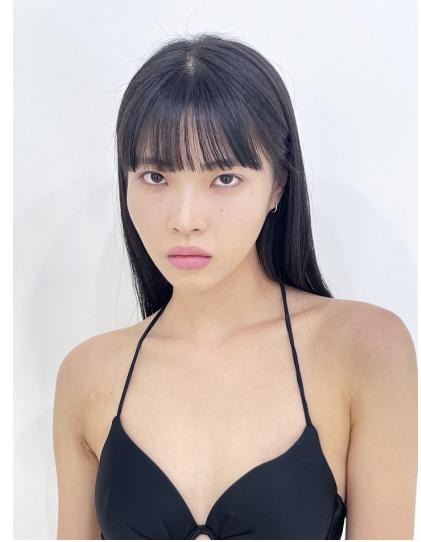

# Morph

Morph Management, 36 Jangmun-ro Yongsan-gu Seoul Korea ZIP 04393 | Phone: +82 2 797 7200

YOO SO HYEON (@upeepboo)

Height 173/5'8" Bust 79/31" A Waist 60/23.5" Hips 89/35" Shoe 240mm Hair Black Eyes Brown Born in 2001