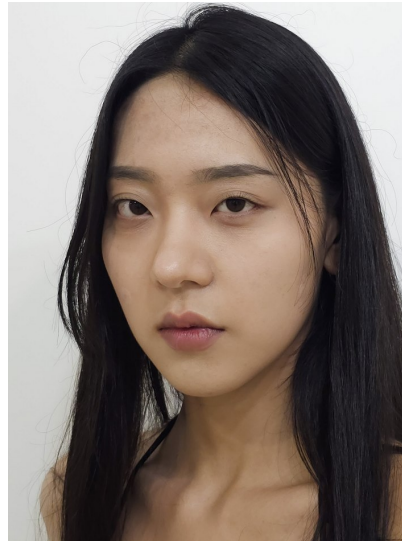

# Morph

Morph Management, 36 Jangmun-ro Yongsan-gu Seoul Korea ZIP 04393 | Phone: +82 2 797 7200

KOO NA YOON (@filllwithyou\_)

Height 172/5'7.5" Bust 79/31" A Waist 57/22.5" Hips 90/35.5" Shoe 240mm Hair Black Eyes Black Born in 2001