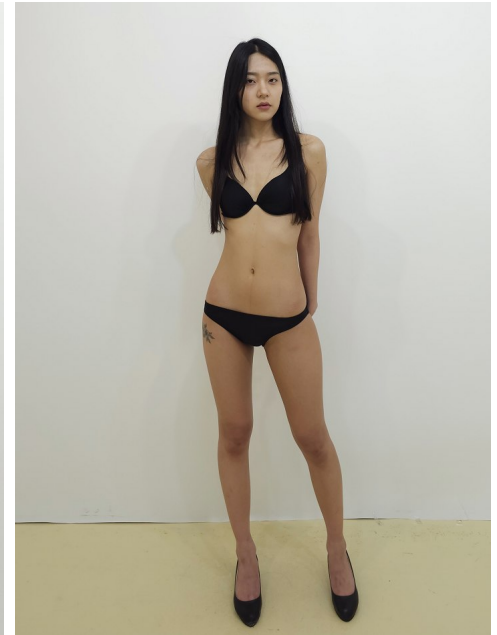

Morph

Morph Management, 36 Jangmun-ro Yongsan-gu Seoul Korea ZIP 04393 | Phone: +82 2 797 7200

Koo Na Yoon (@filllwithyou_)

Height 172/5'7.5" Bust 79/31" A Waist 57/22.5" Hips 90/35.5" Shoe 240mm

Hair Black Eyes Black Born in 2001