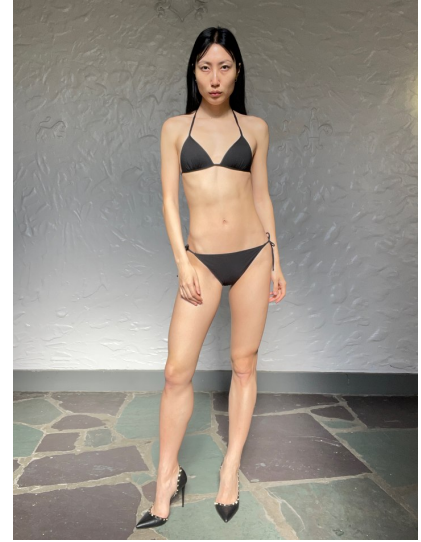

# Morph

Morph Management, 36 Jangmun-ro Yongsan-gu Seoul Korea ZIP 04393 | Phone: +82 2 797 7200

**PARK BO BAY (@bobaypark)**

Height 175/5'9" Bust 81/32" Waist 61/24" Hips 86/34" Shoe 255mm Hair Black Eyes Brown Born in 1993