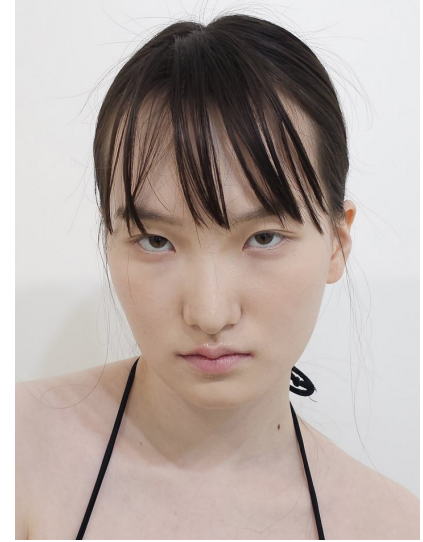

Morph

Morph Management, 36 Jangmun-ro Yongsan-gu Seoul Korea ZIP 04393 | Phone: +82 2 797 7200

LUCE KIM (@luce7kim)

Height 175/5'9" Bust 81/32" B Waist 62/24.5" Hips 86/34" Shoe 235mm Hair Brown Eyes Brown Born in 2003