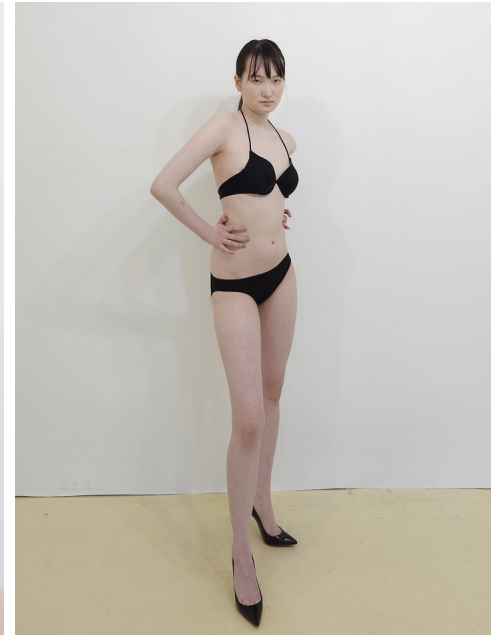

Morph

Morph Management, 36 Jangmun-ro Yongsan-gu Seoul Korea ZIP 04393 | Phone: +82 2 797 7200

Luce Kim (@luce7kim)

Height 175/5'9" Bust 81/32" B Waist 62/24.5" Hips 86/34" Shoe 235mm
Hair Brown Eyes Brown Born in 2003