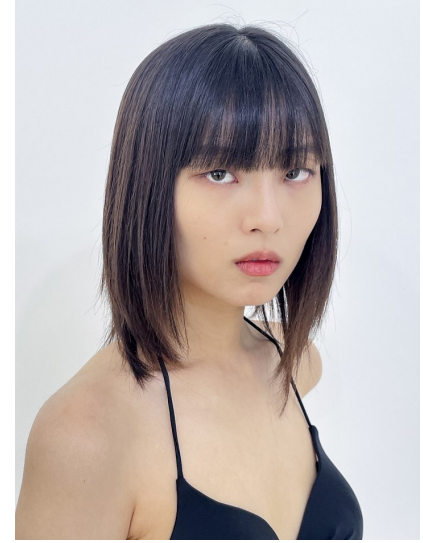

Morph

Morph Management, 36 Jangmun-ro Yongsan-gu Seoul Korea ZIP 04393 | Phone: +82 2 797 7200

SHIN MIN JU (@oct15.xxin)

Height 175/5'9" Bust 80/31.5" A Waist 56/22" Hips 86/34" Shoe 240mm~245mm Hair Dark Brown Eyes Brown Born in 2000