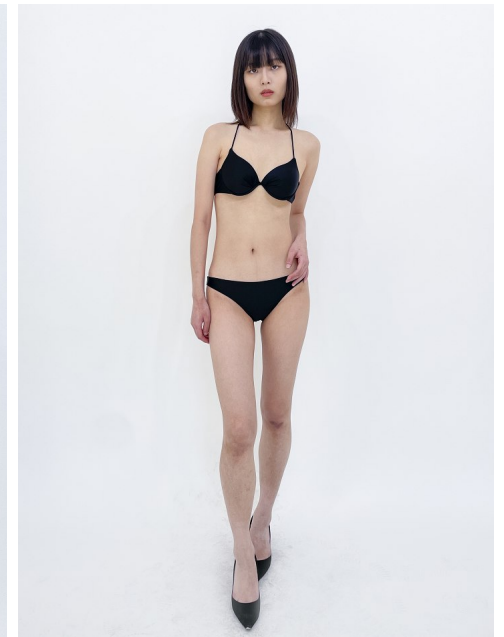

Morph

Morph Management, 36 Jangmun-ro Yongsan-gu Seoul Korea ZIP 04393 | Phone: +82 2 797 7200

Shin Min Ju (@oct15.xxin)

Height 175/5'9" Bust 80/31.5" A Waist 56/22" Hips 86/34" Shoe 240mm~245mm
Hair Dark Brown Eyes Brown Born in 2000