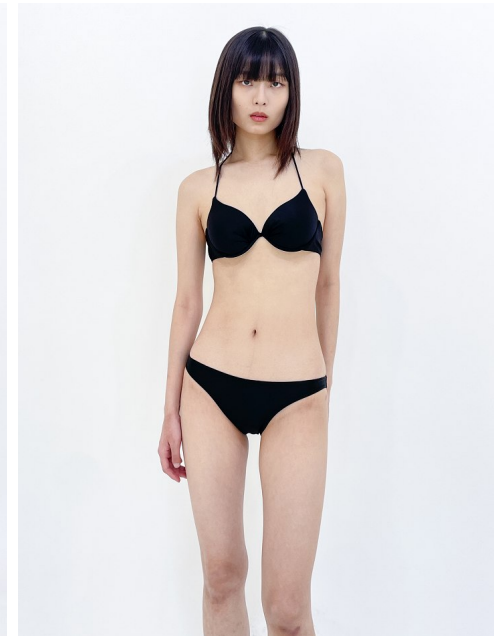

Morph

Morph Management, 36 Jangmun-ro Yongsan-gu Seoul Korea ZIP 04393 | Phone: +82 2 797 7200

Shin Min Ju (@oct15.xxin)

Height 175/5'9" Bust 80/31.5" A Waist 56/22" Hips 86/34" Shoe 240mm~245mm
Hair Dark Brown Eyes Brown Born in 2000