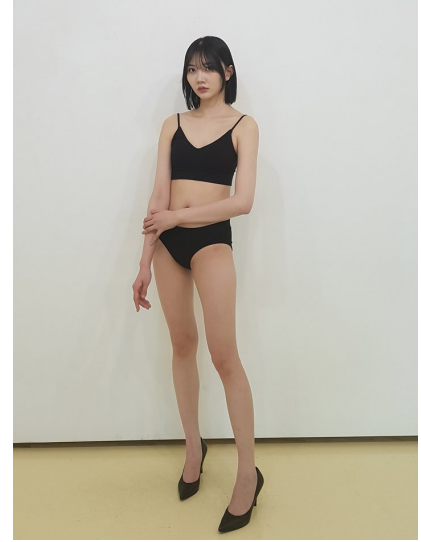

Morph

Morph Management, 36 Jangmun-ro Yongsan-gu Seoul Korea ZIP 04393 | Phone: +82 2 797 7200

BAE JIN HA (@zzinhaha)

Height 172/5'7.5" Bust 76/30" A Waist 62/24.5" Hips 89/35" Shoe 245mm Hair Brown Eyes Brown Born in 2000