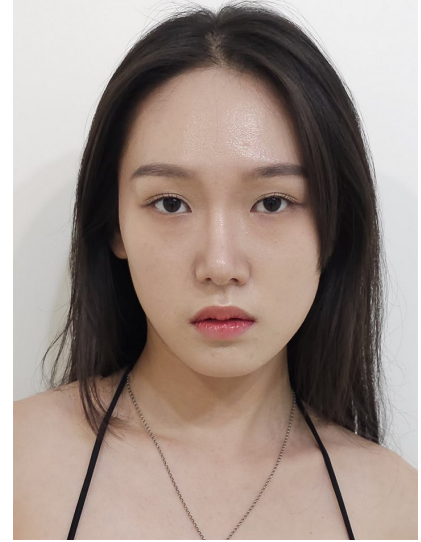

Morph

Morph Management, 36 Jangmun-ro Yongsan-gu Seoul Korea ZIP 04393 | Phone: +82 2 797 7200

KIM HEE JUNG (@heejung_n17)

Height 170/5'7" Bust 76/30" B Waist 60/23.5" Hips 84/33" Shoe 235mm Hair Black Eyes Black Born in 1999