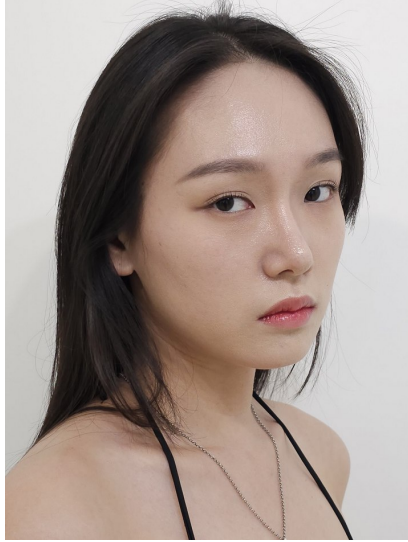

Morph

Morph Management, 36 Jangmun-ro Yongsan-gu Seoul Korea ZIP 04393 | Phone: +82 2 797 7200

KIM HEE JUNG (@heejung_n17)

Height 170/5'7" Bust 76/30" B Waist 60/23.5" Hips 84/33" Shoe 235mm Hair Black Eyes Black Born in 1999