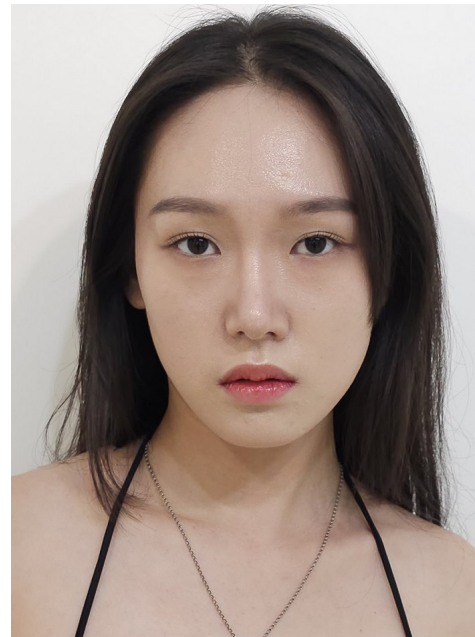

Morph

Morph Management, 36 Jangmun-ro Yongsan-gu Seoul Korea ZIP 04393 | Phone: +82 2 797 7200

Kim Hee Jung (@heejung_n17)

Height 170/5'7" Bust 76/30" B Waist 60/23.5" Hips 84/33" Shoe 235mm

Hair Black Eyes Black Born in 1999