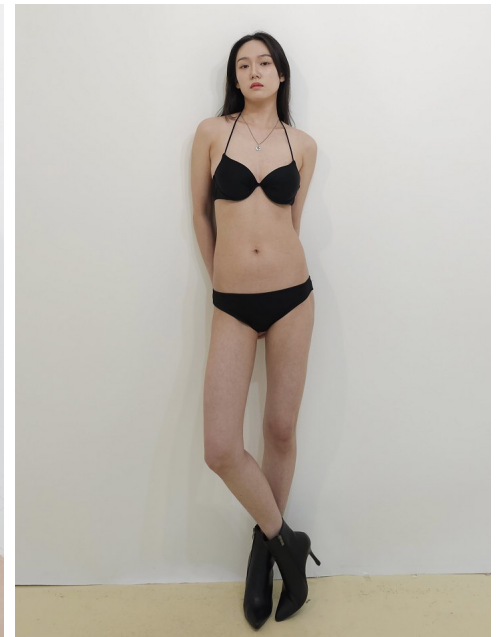

Morph

Morph Management, 36 Jangmun-ro Yongsan-gu Seoul Korea ZIP 04393 | Phone: +82 2 797 7200

Kim Hee Jung (@heejung_n17)

Height 170/5'7" Bust 76/30" B Waist 60/23.5" Hips 84/33" Shoe 235mm

Hair Black Eyes Black Born in 1999