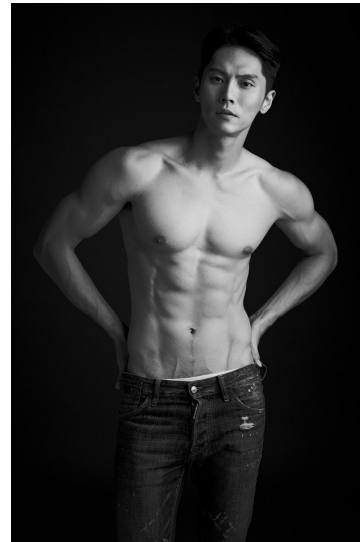

Morph

Morph Management, 36 Jangmun-ro Yongsan-gu Seoul Korea ZIP 04393 | Phone: +82 2 797 7200

CHOI KYU BUM (@choigyuu_)

Height 188/6'2" Chest 93/36.5" Waist 80/31.5" Hips 96/38" Shoe 285mm Hair Black Eyes Brown Born in 1983