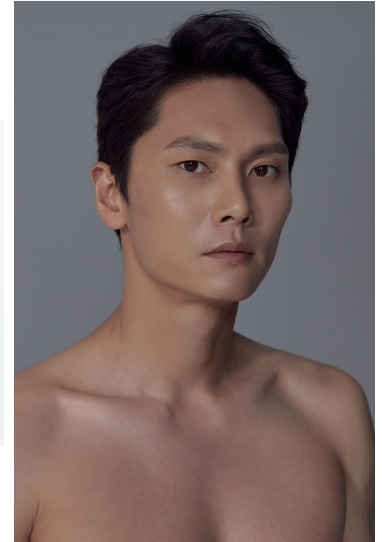

Morph

Morph Management, 36 Jangmun-ro Yongsan-gu Seoul Korea ZIP 04393 | Phone: +82 2 797 7200

Height 188/6'2" Chest 93/36.5" Waist 80/31.5" Hips 96/38" Shoe 285mm Hair Black Eyes Brown Born in 1983