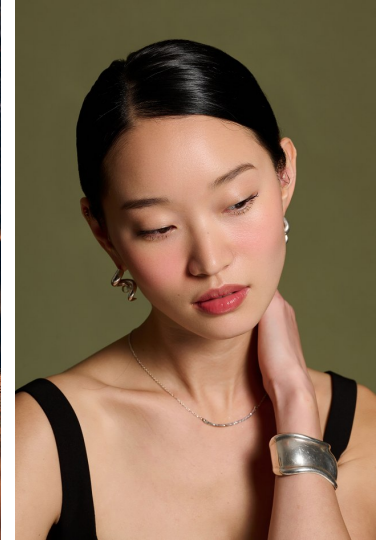

Morph

Morph Management, 36 Jangmun-ro Yongsan-gu Seoul Korea ZIP 04393 | Phone: +82 2 797 7200

JIWON CHRISTINE RA (@jiwonchristinera)

Height 173/5'8" Bust 84/33" Waist 63/25" Hips 89/35" Hair Brown Eyes Brown Born in 1900