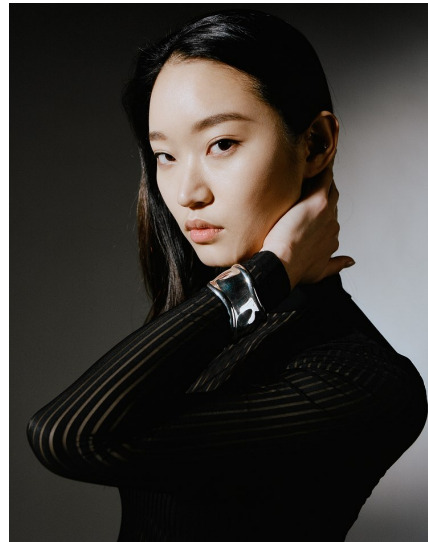

Morph

Morph Management, 36 Jangmun-ro Yongsan-gu Seoul Korea ZIP 04393 | Phone: +82 2 797 7200

JIWON CHRISTINE RA (@jiwonchristinera)

Height 173/5'8" Bust 84/33" Waist 63/25" Hips 89/35" Hair Brown Eyes Brown Born in 1900