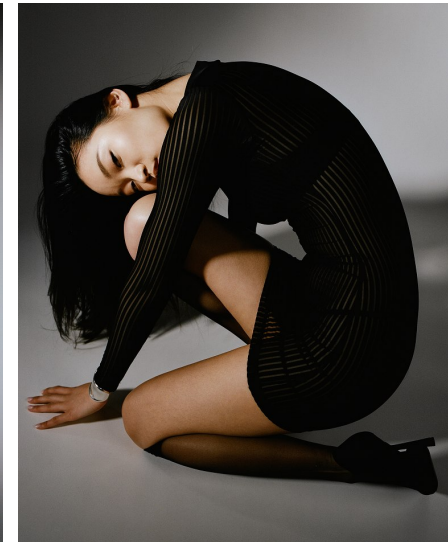

Morph

Morph Management, 36 Jangmun-ro Yongsan-gu Seoul Korea ZIP 04393 | Phone: +82 2 797 7200

JIWON CHRISTINE RA (@jiwonchristinera)

Height 173/5'8" Bust 84/33" Waist 63/25" Hips 89/35" Hair Brown Eyes Brown Born in 1900