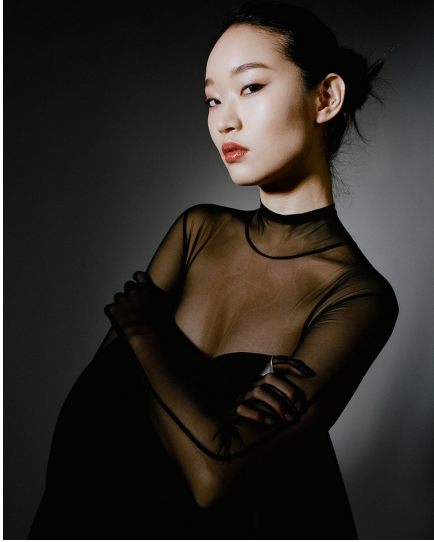

Morph

Morph Management, 36 Jangmun-ro Yongsan-gu Seoul Korea ZIP 04393 | Phone: +82 2 797 7200

JIWON CHRISTINE RA (@jiwonchristinera)

Height 173/5'8" Bust 84/33" Waist 63/25" Hips 89/35" Hair Brown Eyes Brown Born in 1900