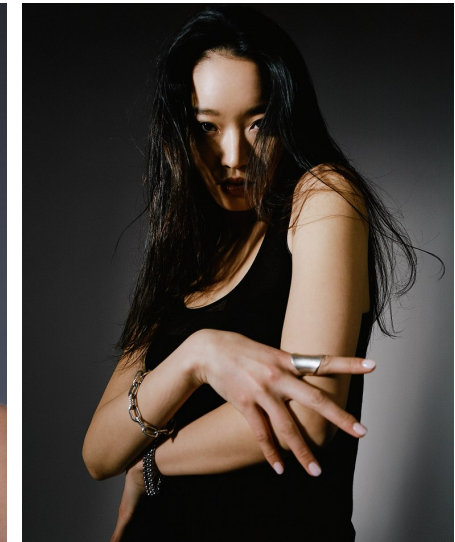

Morph

Morph Management, 36 Jangmun-ro Yongsan-gu Seoul Korea ZIP 04393 | Phone: +82 2 797 7200

JIWON CHRISTINE RA (@jiwonchristinera)

Height 173/5'8" Bust 84/33" Waist 63/25" Hips 89/35" Hair Brown Eyes Brown Born in 1900