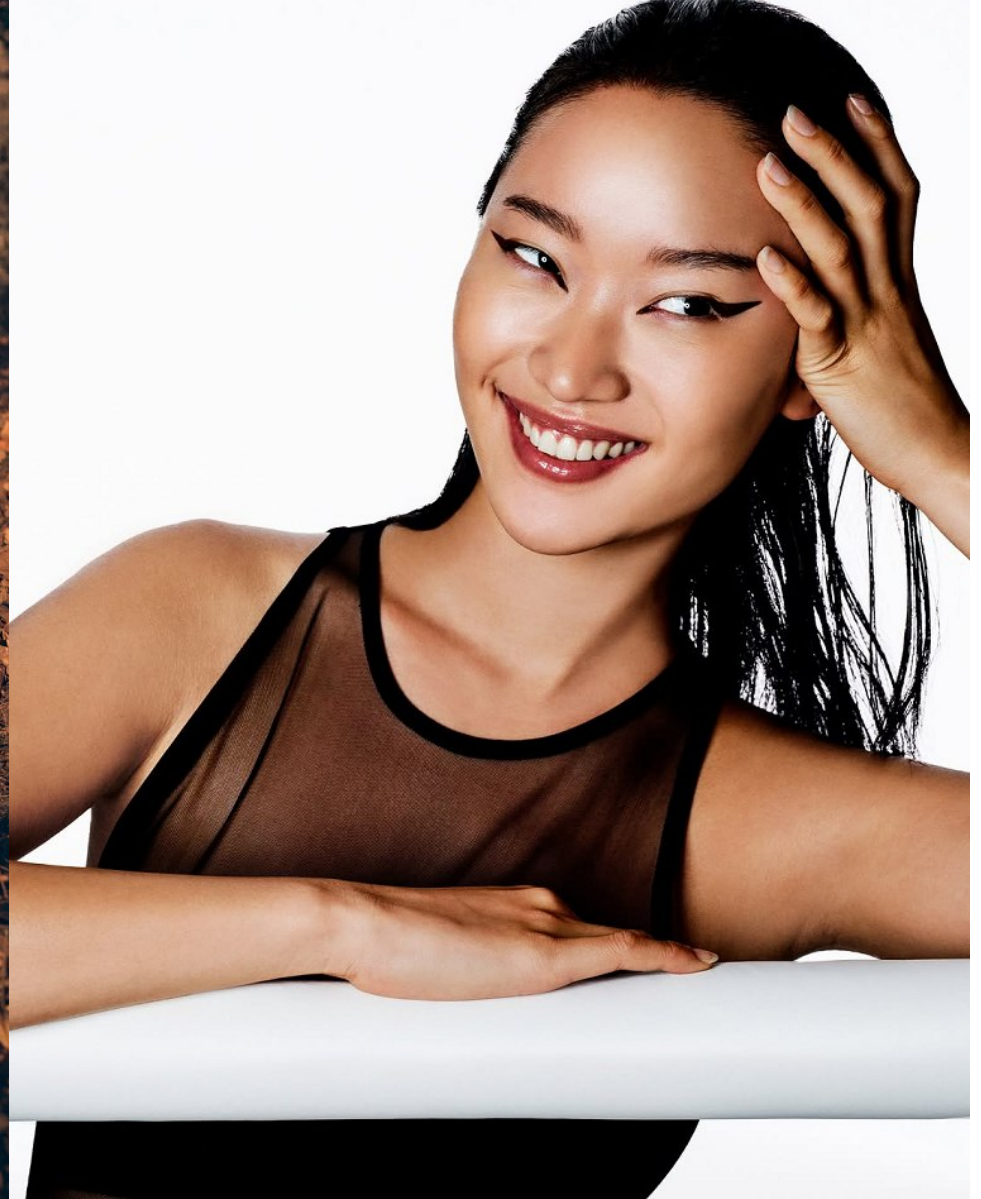

Morph

Morph Management, 36 Jangmun-ro Yongsan-gu Seoul Korea ZIP 04393 | Phone: +82 2 797 7200

JIWON CHRISTINE RA (@jiwonchristinera)

Height 173/5'8" Bust 84/33" Waist 63/25" Hips 89/35" Hair Brown Eyes Brown Born in 1900