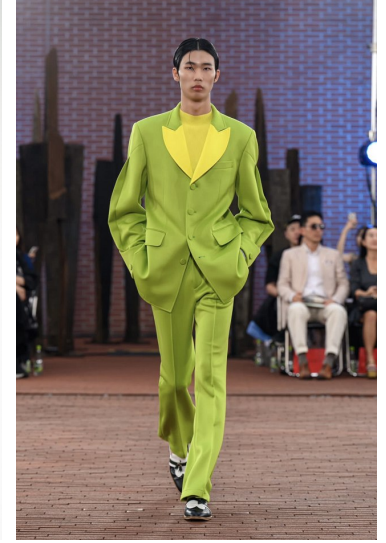

## LEE JEONG WOO

Height 189/6'2.5" Chest 81/32" Waist 69/27" Hips 86/34" Shoe 280mm Born in 2005