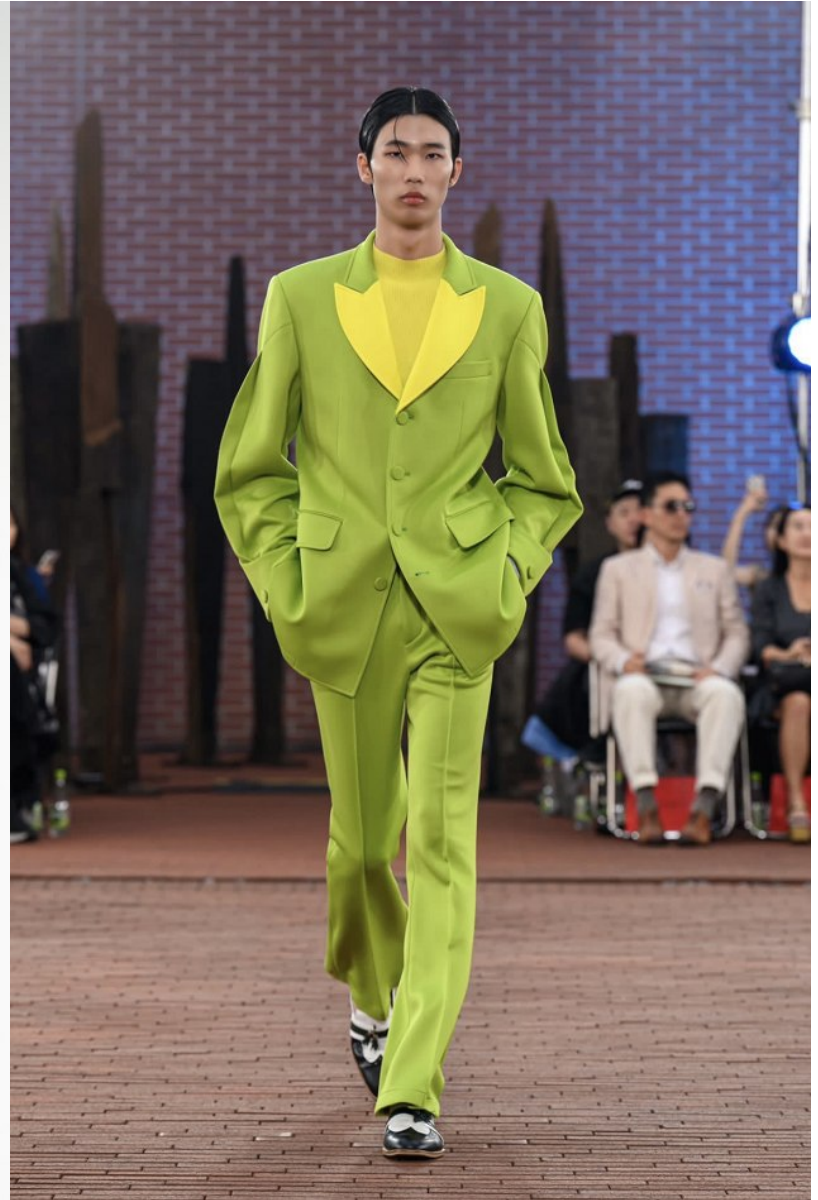

Morph

Morph Management, 36 Jangmun-ro Yongsan-gu Seoul Korea ZIP 04393 | Phone: +82 2 797 7200

LEE JEONG WOO

Height 189/6'2.5" Chest 81/32" Waist 69/27" Hips 86/34" Shoe 280mm Born in 2005

Morph

Morph Management, 36 Jangmun-ro Yongsan-gu Seoul Korea ZIP 04393 | Phone: +82 2 797 7200