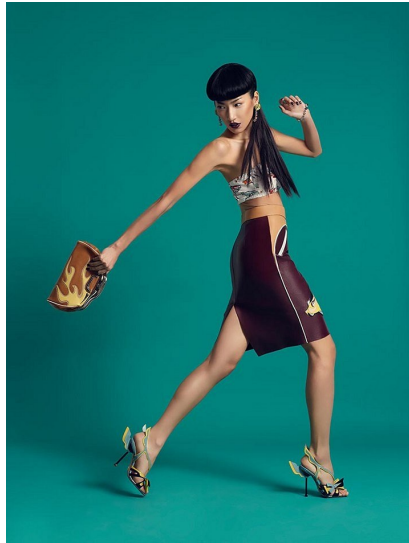

# Morph

Morph Management, 36 Jangmun-ro Yongsan-gu Seoul Korea ZIP 04393 | Phone: +82 2 797 7200

GIGI JEON (@gigijeon)

Height 178/5'10" Bust 81/32" Waist 61/24" Hips 86/34" Shoe 255mm Hair Brown Eyes Black Born in 1900