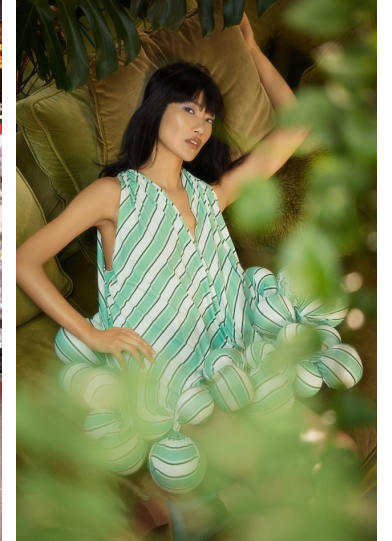

# Morph

Morph Management, 36 Jangmun-ro Yongsan-gu Seoul Korea ZIP 04393 | Phone: +82 2 797 7200

GIGI JEON (@gigijeon)

Height 178/5'10" Bust 81/32" Waist 61/24" Hips 86/34" Shoe 255mm Hair Brown Eyes Black Born in 1900