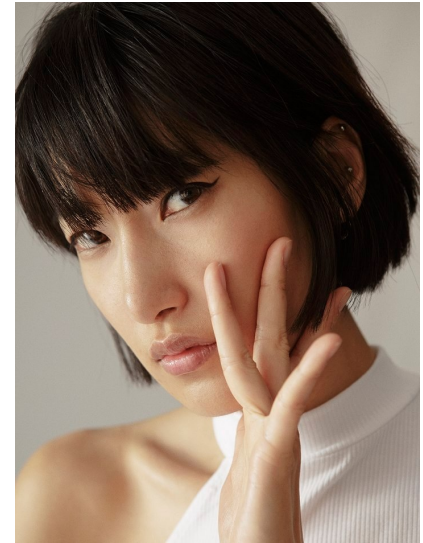

Morph

Morph Management, 36 Jangmun-ro Yongsan-gu Seoul Korea ZIP 04393 | Phone: +82 2 797 7200

GIGI JEON (@gigijeon)

Height 178/5'10" Bust 81/32" Waist 61/24" Hips 86/34" Shoe 255mm Hair Brown Eyes Black Born in 1900