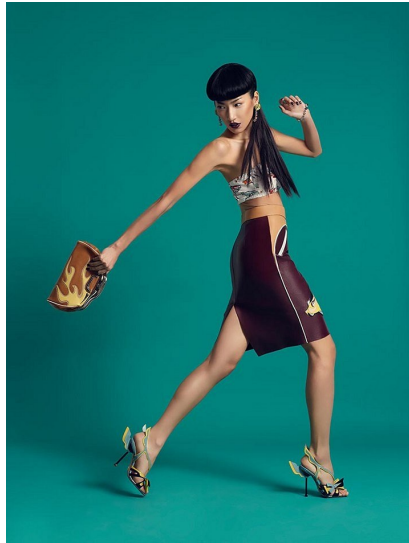

Morph

Morph Management, 36 Jangmun-ro Yongsan-gu Seoul Korea ZIP 04393 | Phone: +82 2 797 7200

GIGI JEON (@gigijeon)

Height 178/5'10" Bust 81/32" Waist 61/24" Hips 86/34" Shoe 255mm Hair Brown Eyes Black Born in 1900