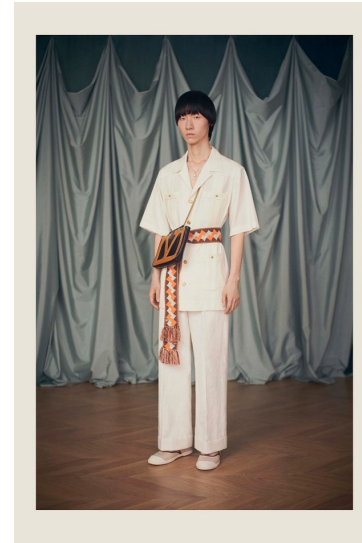

# Morph

Morph Management, 36 Jangmun-ro Yongsan-gu Seoul Korea ZIP 04393 | Phone: +82 2 797 7200

LEE SUNG YOUNG (@sungy0unglee)

Height 187/6'1.5" Chest 79/31" Waist 65/25.5" Hips 86/34" Shoe 270mm Hair Black Eyes Dark Brown Born in 1999

## LEE SUNG YOUNG (@sungy0unglee)

Height 187/6'1.5" Chest 79/31" Waist 65/25.5" Hips 86/34" Shoe 270mm Hair Black Eyes Dark Brown Born in 1999