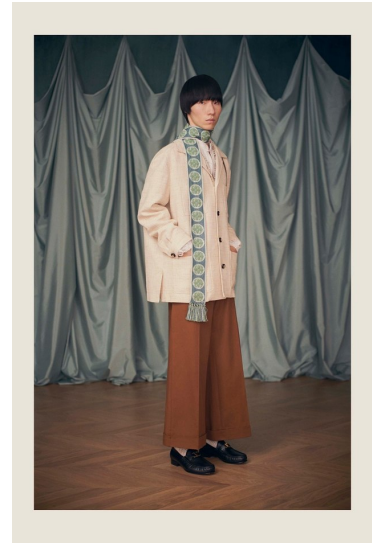

# Morph

Morph Management, 36 Jangmun-ro Yongsan-gu Seoul Korea ZIP 04393 | Phone: +82 2 797 7200

LEE SUNG YOUNG (@sungy0unglee)

Height 187/6'1.5" Chest 79/31" Waist 65/25.5" Hips 86/34" Shoe 270mm Hair Black Eyes Dark Brown Born in 1999