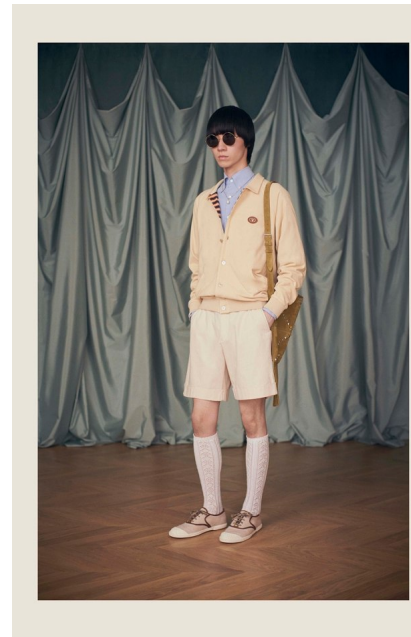

Morph

Morph Management, 36 Jangmun-ro Yongsan-gu Seoul Korea ZIP 04393 | Phone: +82 2 797 7200

Lee Sung Young (@sungy0unglee)

Height 187/6'1.5" Chest 79/31" Waist 65/25.5" Hips 86/34" Shoe 270mm Hair Black Eyes Dark Brown Born in 1999