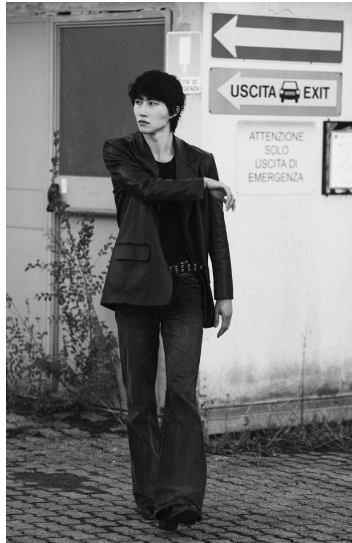

# Morph

Morph Management, 36 Jangmun-ro Yongsan-gu Seoul Korea ZIP 04393 | Phone: +82 2 797 7200

SHIN HEE (@heeisadreamer)

Height 185/6'1" Chest 90/35.5" Waist 72/28.5" Hips 89/35" Hair Black Eyes Black Born in 1990