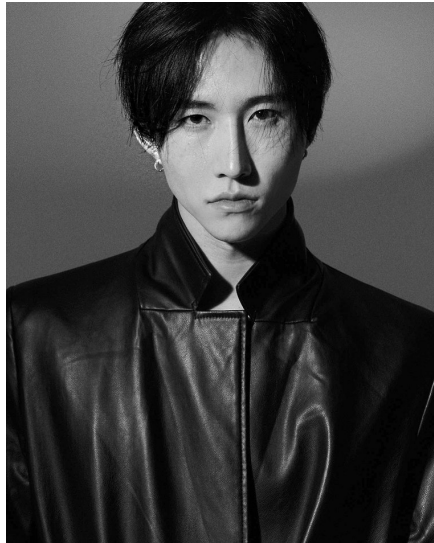

# Morph

Morph Management, 36 Jangmun-ro Yongsan-gu Seoul Korea ZIP 04393 | Phone: +82 2 797 7200

SHIN HEE (@heeisadreamer)

Height 185/6'1" Chest 90/35.5" Waist 72/28.5" Hips 89/35" Hair Black Eyes Black Born in 1990