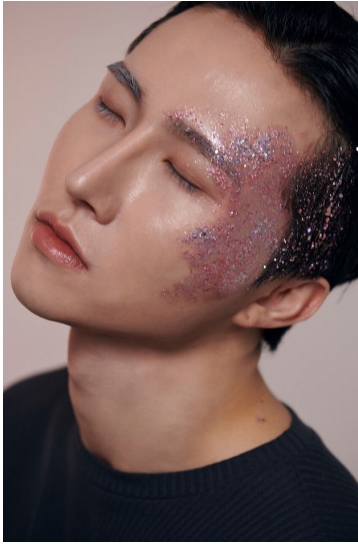

Morph

Morph Management, 36 Jangmun-ro Yongsan-gu Seoul Korea ZIP 04393 | Phone: +82 2 797 7200

SHIN HEE (@heeisadreamer)

Height 185/6'1" Chest 90/35.5" Waist 72/28.5" Hips 89/35" Hair Black Eyes Black Born in 1990