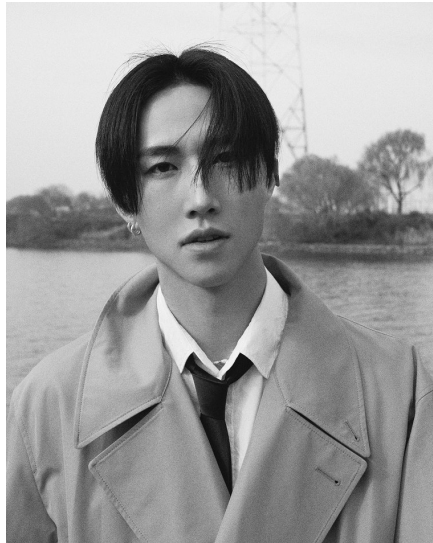

# Morph

Morph Management, 36 Jangmun-ro Yongsan-gu Seoul Korea ZIP 04393 | Phone: +82 2 797 7200

SHIN HEE (@heeisadreamer)

Height 185/6'1" Chest 90/35.5" Waist 72/28.5" Hips 89/35" Hair Black Eyes Black Born in 1990