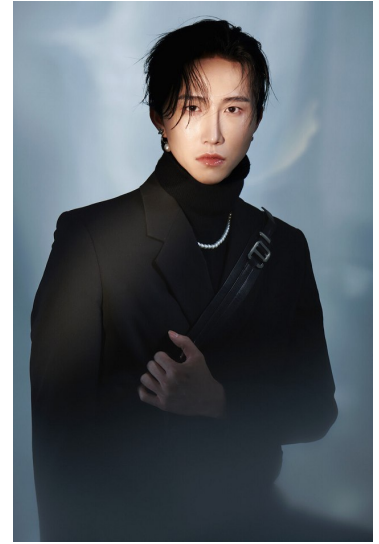

Morph

Morph Management, 36 Jangmun-ro Yongsan-gu Seoul Korea ZIP 04393 | Phone: +82 2 797 7200

Height 185/6'1" Chest 90/35.5" Waist 72/28.5" Hips 89/35" Hair Black Eyes Black Born in 1990