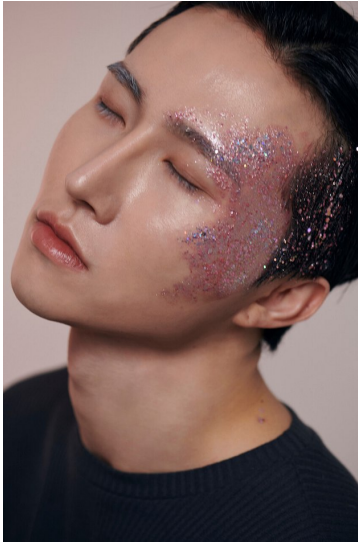

# Morph

Morph Management, 36 Jangmun-ro Yongsan-gu Seoul Korea ZIP 04393 | Phone: +82 2 797 7200

SHIN HEE (@heeisadreamer)

Height 185/6'1" Chest 90/35.5" Waist 72/28.5" Hips 89/35" Hair Black Eyes Black Born in 1990