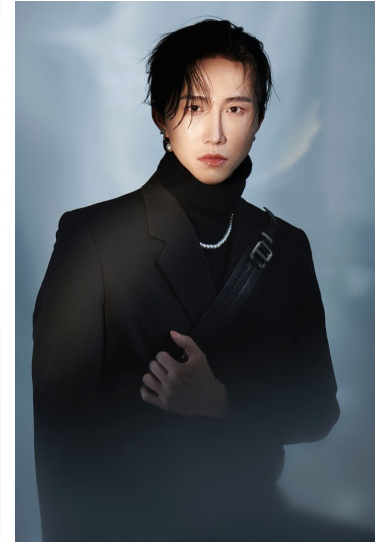

Morph

Morph Management, 36 Jangmun-ro Yongsan-gu Seoul Korea ZIP 04393 | Phone: +82 2 797 7200

SHIN HEE (@heeisadreamer)

Height 185/6'1" Chest 90/35.5" Waist 72/28.5" Hips 89/35" Hair Black Eyes Black Born in 1990