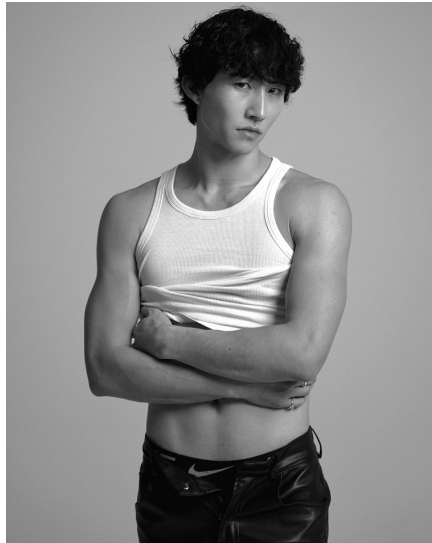

Morph

Morph Management, 36 Jangmun-ro Yongsan-gu Seoul Korea ZIP 04393 | Phone: +82 2 797 7200

SHIN HEE (@heeisadreamer)

Height 185/6'1" Chest 90/35.5" Waist 72/28.5" Hips 89/35" Hair Black Eyes Black Born in 1990