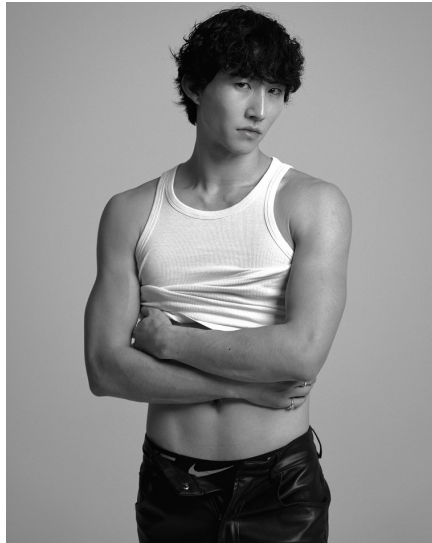

# Morph

Morph Management, 36 Jangmun-ro Yongsan-gu Seoul Korea ZIP 04393 | Phone: +82 2 797 7200

SHIN HEE (@heeisadreamer)

Height 185/6'1" Chest 90/35.5" Waist 72/28.5" Hips 89/35" Hair Black Eyes Black Born in 1990