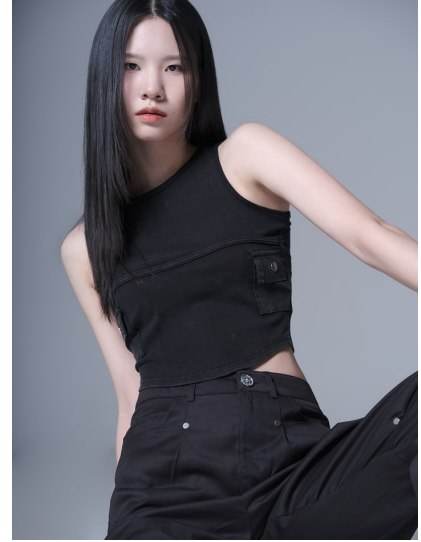

# Morph

Morph Management, 36 Jangmun-ro Yongsan-gu Seoul Korea ZIP 04393 | Phone: +82 2 797 7200

LEE SUAN (@cr\_ot\_)

Height 176/5'9.5" Bust 79/31" Waist 61/24" Hips 89/35" Shoe 245mm Hair Black Eyes Black Born in 2005