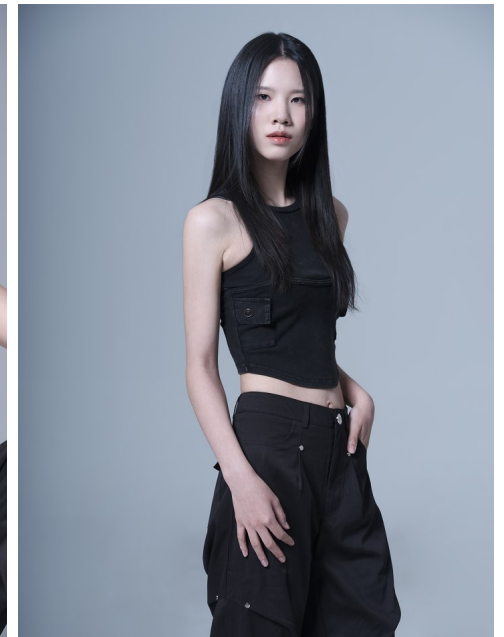

# Morph

Morph Management, 36 Jangmun-ro Yongsan-gu Seoul Korea ZIP 04393 | Phone: +82 2 797 7200

**Lee Suan (@cr\_ot\_)**

Height 176/5'9.5" Bust 79/31" Waist 61/24" Hips 89/35" Shoe 245mm  
Hair Black Eyes Black Born in 2005