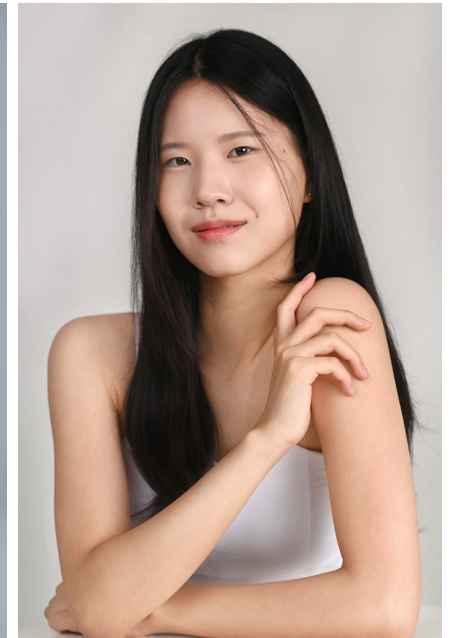

# Morph

Morph Management, 36 Jangmun-ro Yongsan-gu Seoul Korea ZIP 04393 | Phone: +82 2 797 7200

**Lee Suan (@cr\_ot\_)**

Height 176/5'9.5" Bust 79/31" Waist 61/24" Hips 89/35" Shoe 245mm  
Hair Black Eyes Black Born in 2005