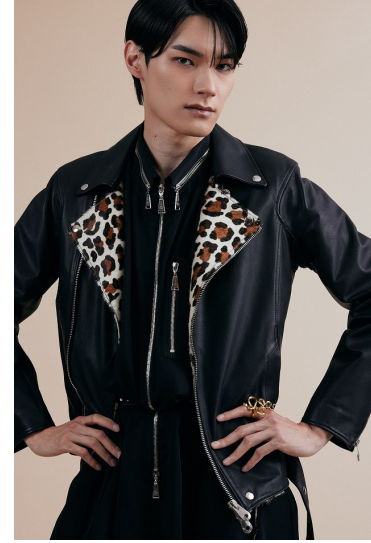

Morph

Morph Management, 36 Jangmun-ro Yongsan-gu Seoul Korea ZIP 04393 | Phone: +82 2 797 7200

YUTA SHIMIZU

Height 186/6'1.5" Chest 92/36" Waist 73/28.5" Hips 95/37.5" Shoe 290mm Hair Black Eyes Black Born in 1900