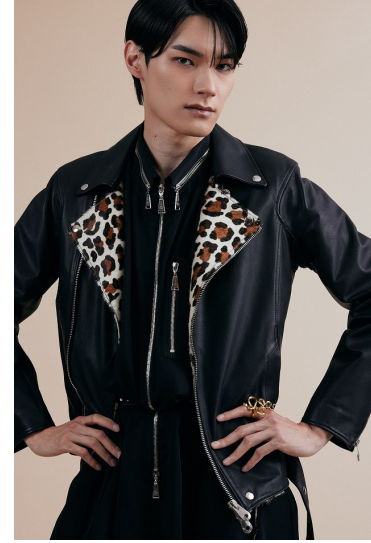

Morph

Morph Management, 36 Jangmun-ro Yongsan-gu Seoul Korea ZIP 04393 | Phone: +82 2 797 7200

AOI (@by_yuu07)

Height 186/6'1.5" Chest 92/36" Waist 73/28.5" Hips 95/37.5" Shoe 290mm Hair Black Eyes Black Born in 1900