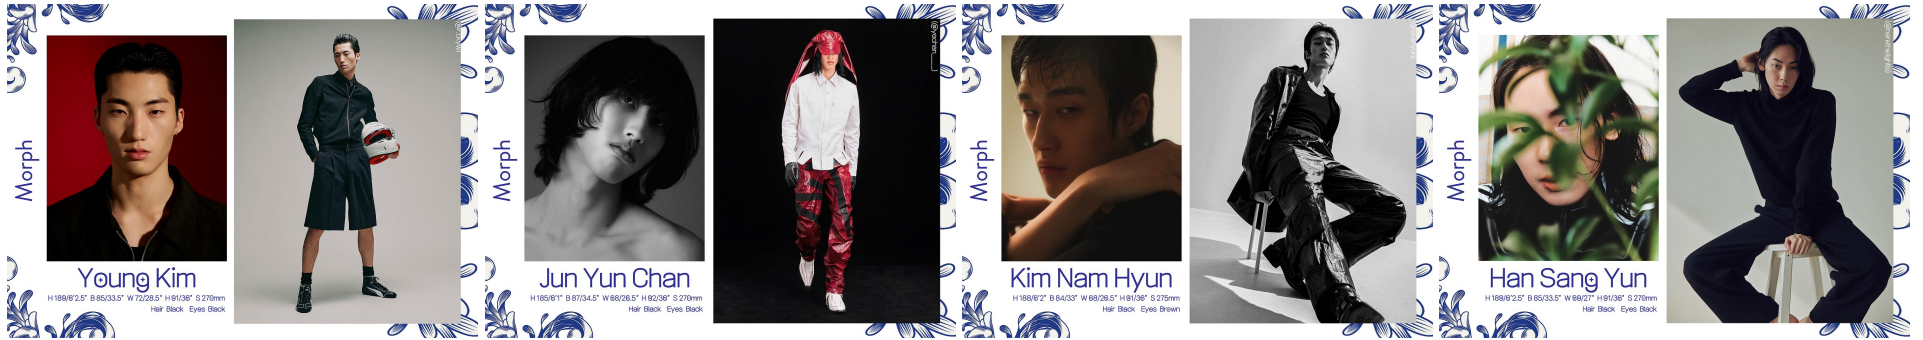

Morph

Morph Management, 36 Jangmun-ro Yongsan-gu Seoul Korea ZIP 04393 | Phone: +82 2 797 7200

2025 S/S SHOW PACKAGE MEN

Born in 1900