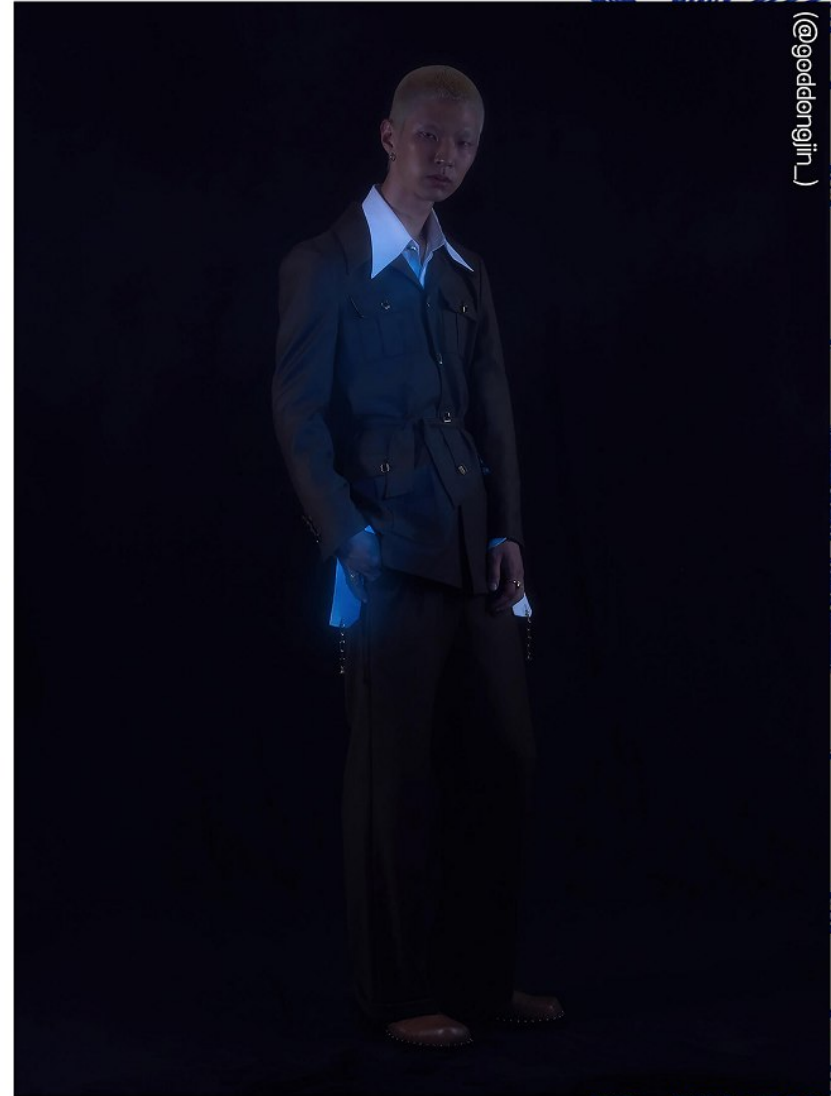

# Morph

Morph Management, 36 Jangmun-ro Yongsan-gu Seoul Korea ZIP 04393 | Phone: +82 2 797 7200

Morph

Shin Dong Jin

H 189/6'2.5" B 86/34" W 69/27" H 95/37.5" S 280mm

Hair Black Eyes Black

2025 S/S SHOW PACKAGE MEN