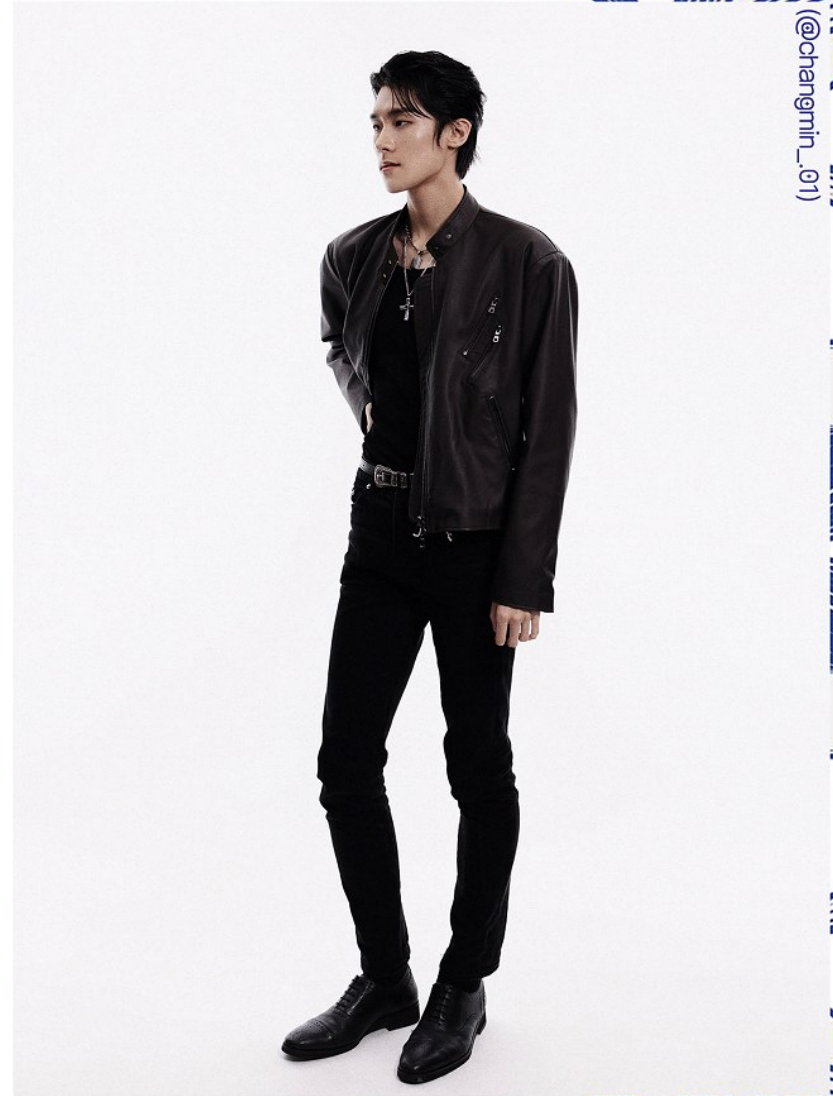

# Morph

Morph Management, 36 Jangmun-ro Yongsan-gu Seoul Korea ZIP 04393 | Phone: +82 2 797 7200

Morph

**Kim Chang Min**

H 186/6'1.5" B 84/33" W 68/26.5" H 89/35" S 280mm

Hair Black Eyes Black

(@changmin\_01)