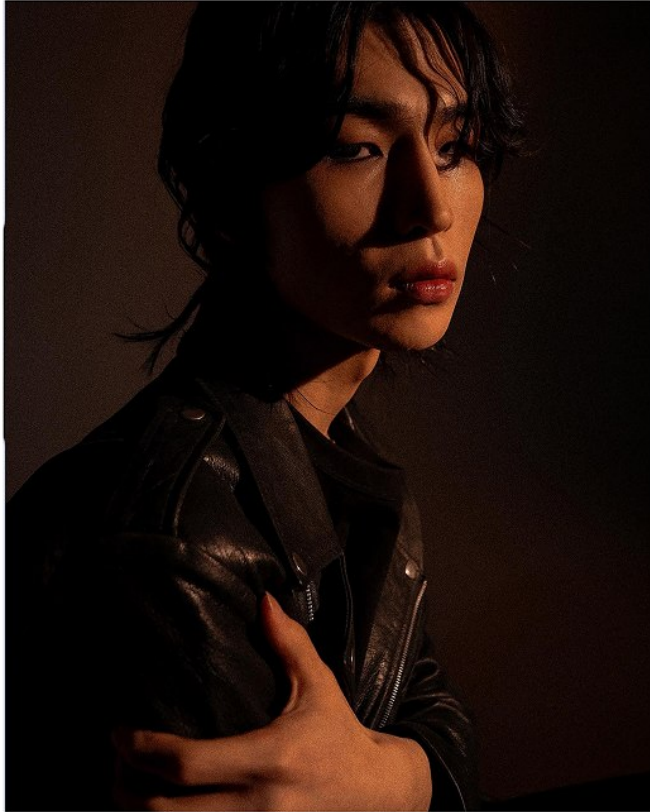

Morph

Lim Hong Jin

H 189/6'2.5" B 90/35.5" W 65/25.5" H 92/36" S 275mm

Hair Black Eyes Brown