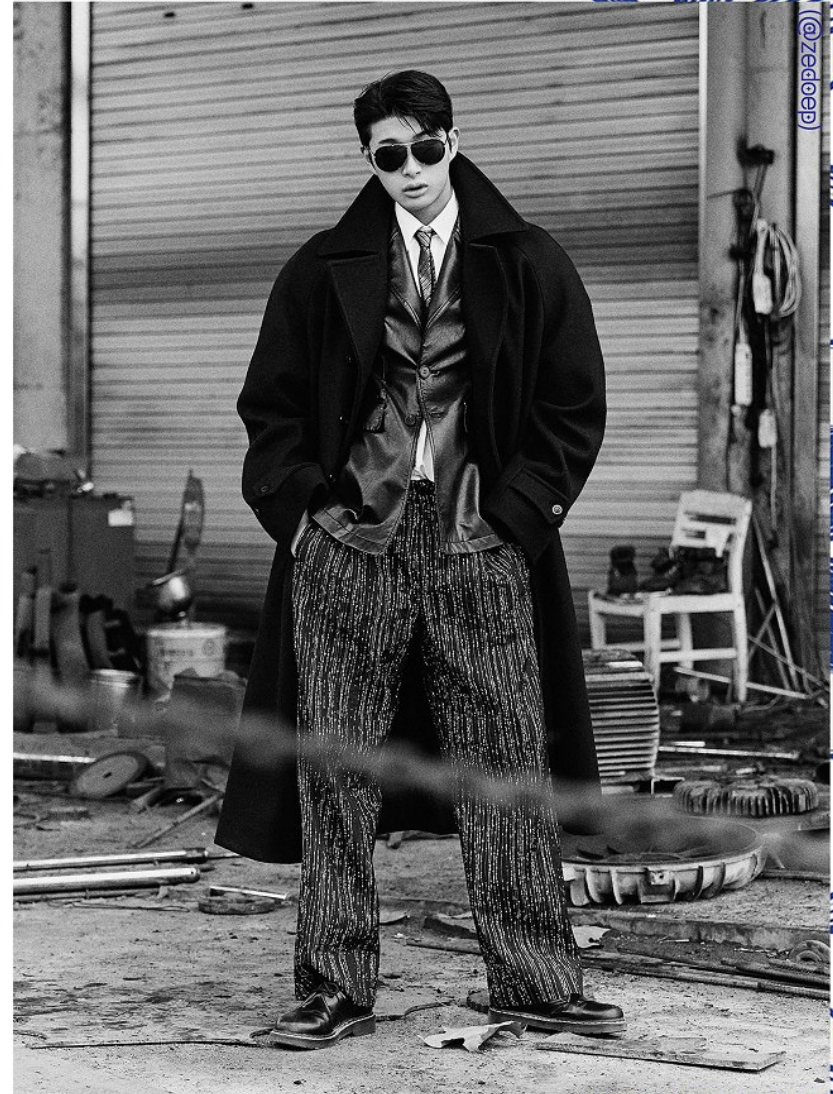

# Morph

Morph Management, 36 Jangmun-ro Yongsan-gu Seoul Korea ZIP 04393 | Phone: +82 2 797 7200

Morph

Jeon Dong Hyeon

H 186/6'1.5" B 86/34" W 73/28.5" H 91/36" S 275mm

Hair Black Eyes Black

2025 S/S SHOW PACKAGE MEN