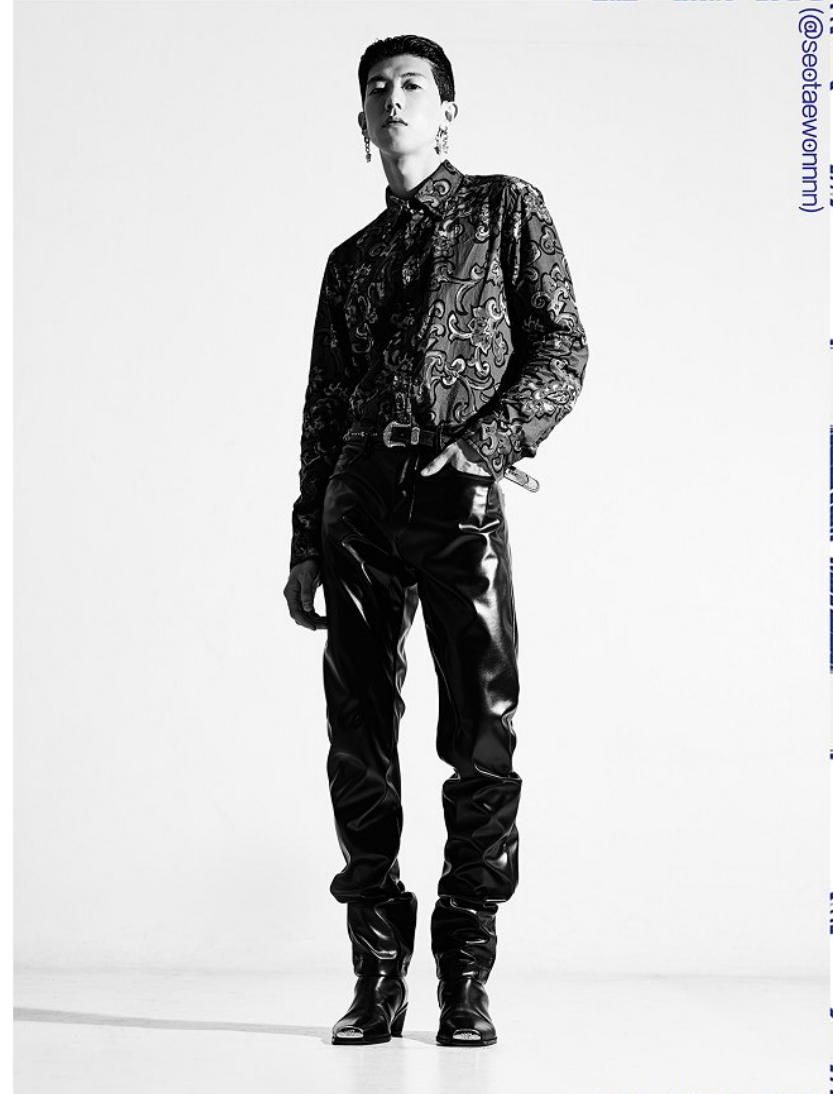

## Seo Tae Won

H 183/6'0" B 99/39" W 74/29" H 92/36" S 270mm

Hair Black Eyes Black

(@seotaewonmm)