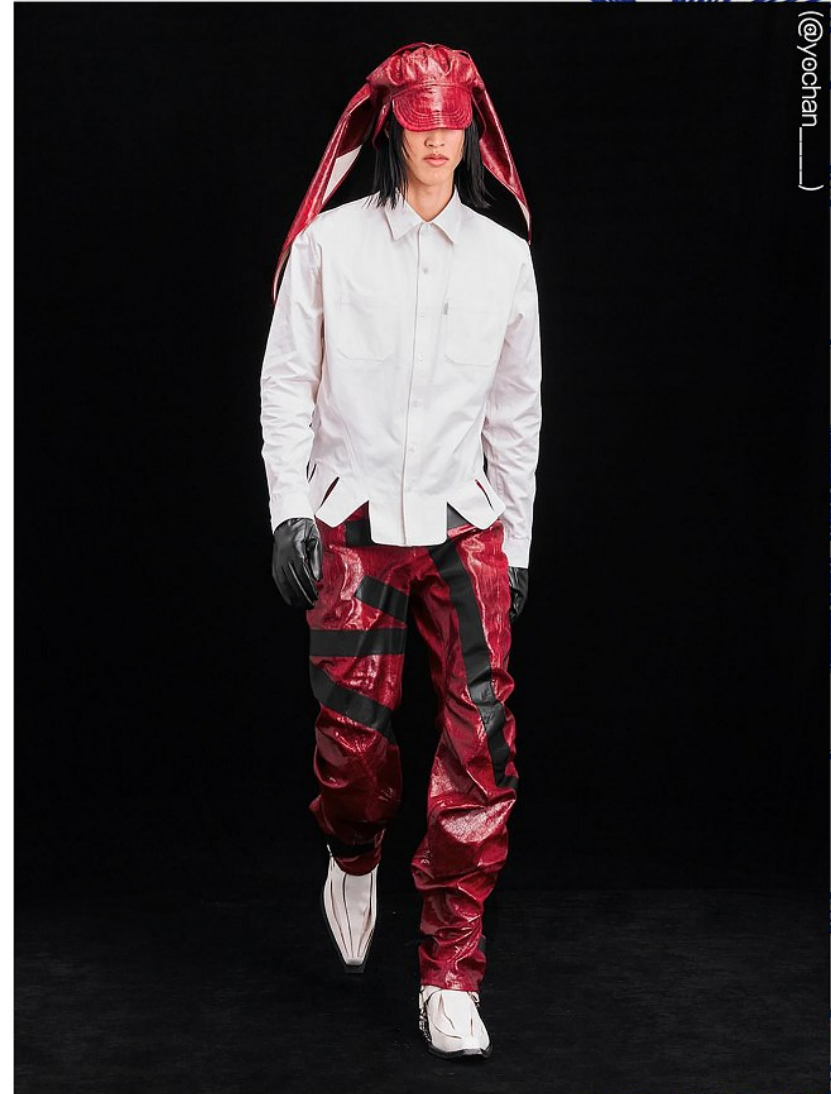

# Morph

Morph Management, 36 Jangmun-ro Yongsan-gu Seoul Korea ZIP 04393 | Phone: +82 2 797 7200

Morph

Jun Yun Chan

H 185/6'1" B 87/34.5" W 68/26.5" H 92/36" S 270mm

Hair Black Eyes Black

2025 S/S SHOW PACKAGE MEN