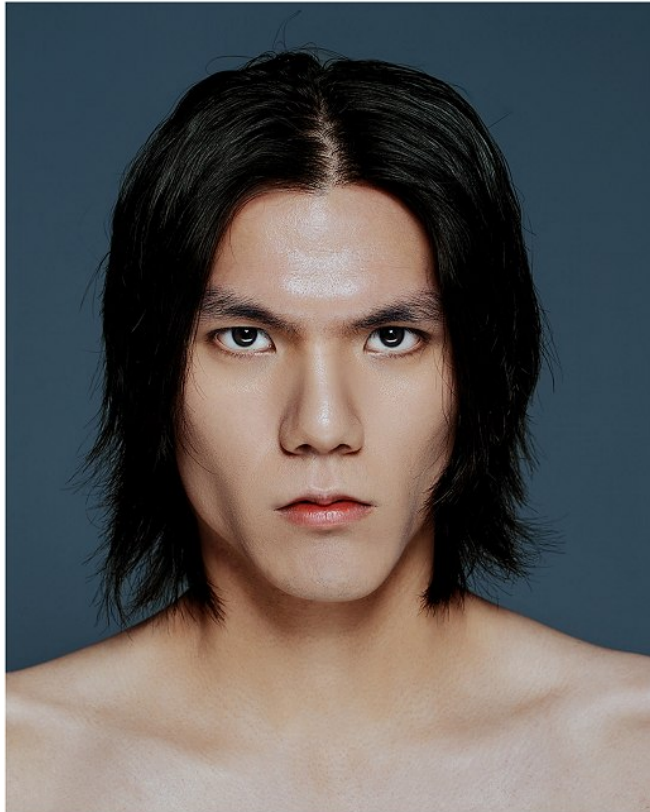

# Morph

Morph Management, 36 Jangmun-ro Yongsan-gu Seoul Korea ZIP 04393 | Phone: +82 2 797 7200

Morph

Choi Kang

H 189/6'2.5" B 89/35" W 69/27" H 86/34" S 275mm

Hair Black Eyes Black

(@\_kang1488)

2025 S/S SHOW PACKAGE MEN