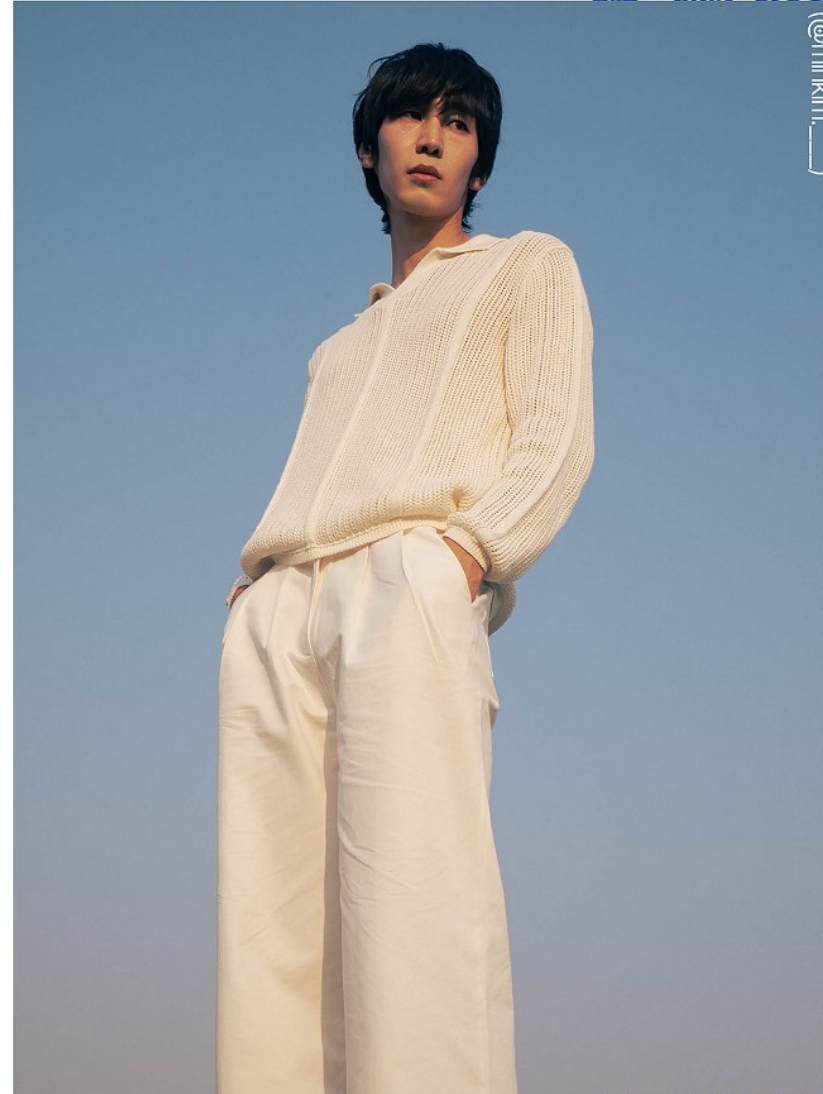

2025 S/S SHOW PACKAGE MEN

Born in 1900