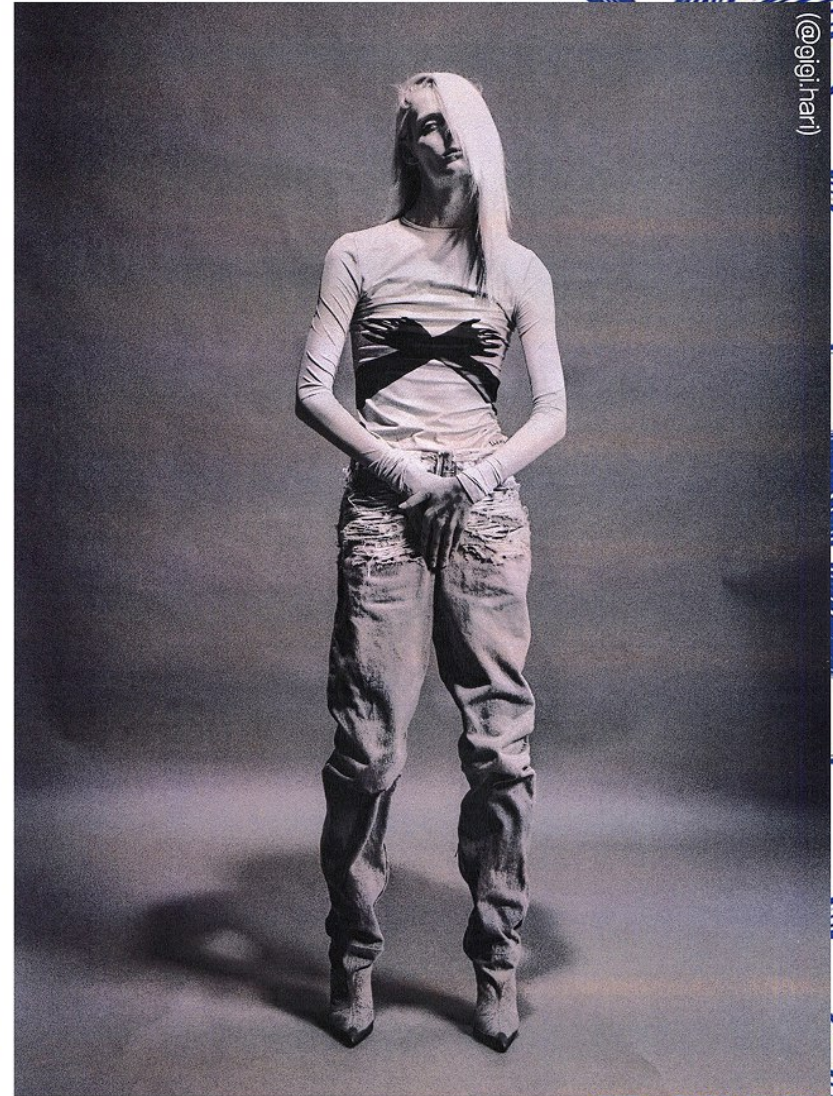

2025 S/S SHOW PACKAGE WOMEN

Born in 1900