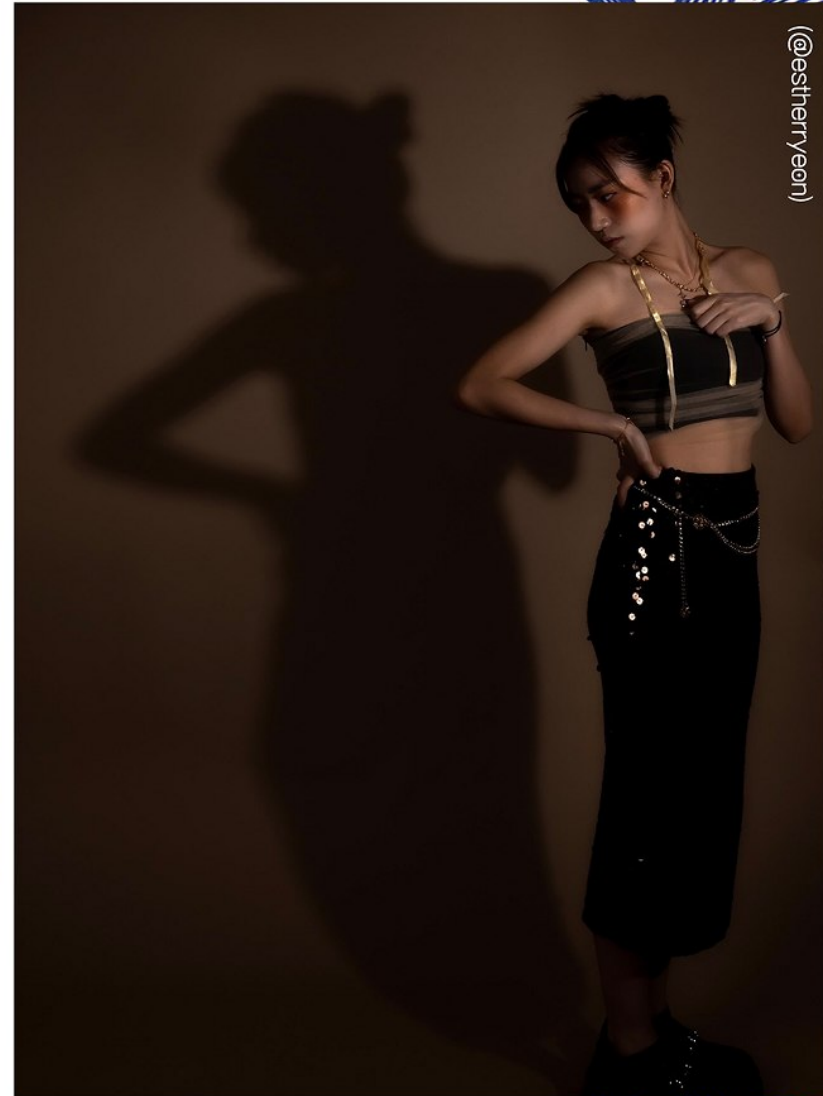

Hair Black Eyes Black

2025 S/S SHOW PACKAGE WOMEN

Born in 1900

Morph

Morph Management, 36 Jangmun-ro Yongsan-gu Seoul Korea ZIP 04393 | Phone: +82 2 797 7200

Morph

Yeon Esther

H 170/5'7" B 83/32.5" W 62/24.5" H 92/36" S 245mm
Hair Brown Eyes Brown