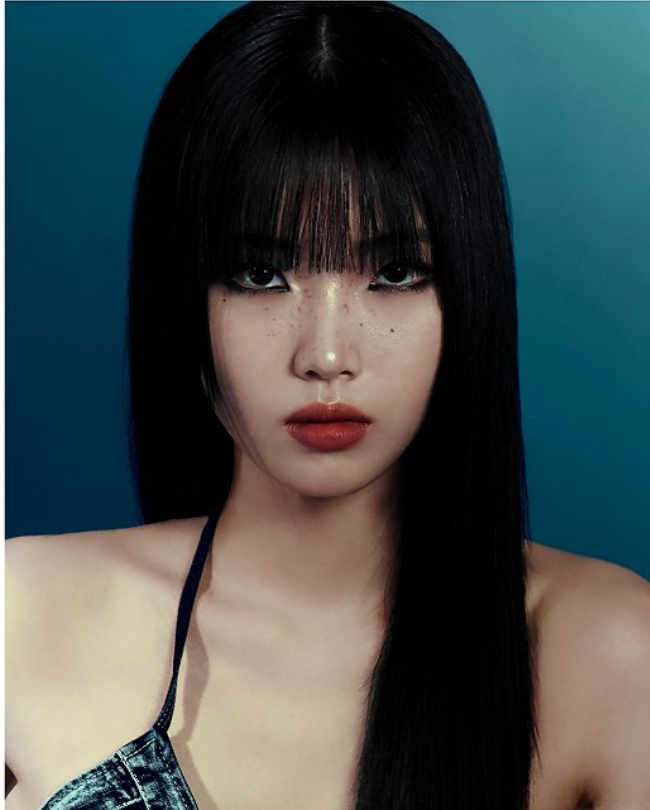

Morph

Yoo So Hyun

H 173/5'8" B 79/31" A W 60/23.5" H 89/35" S 240mm

Hair Black Eyes Brown