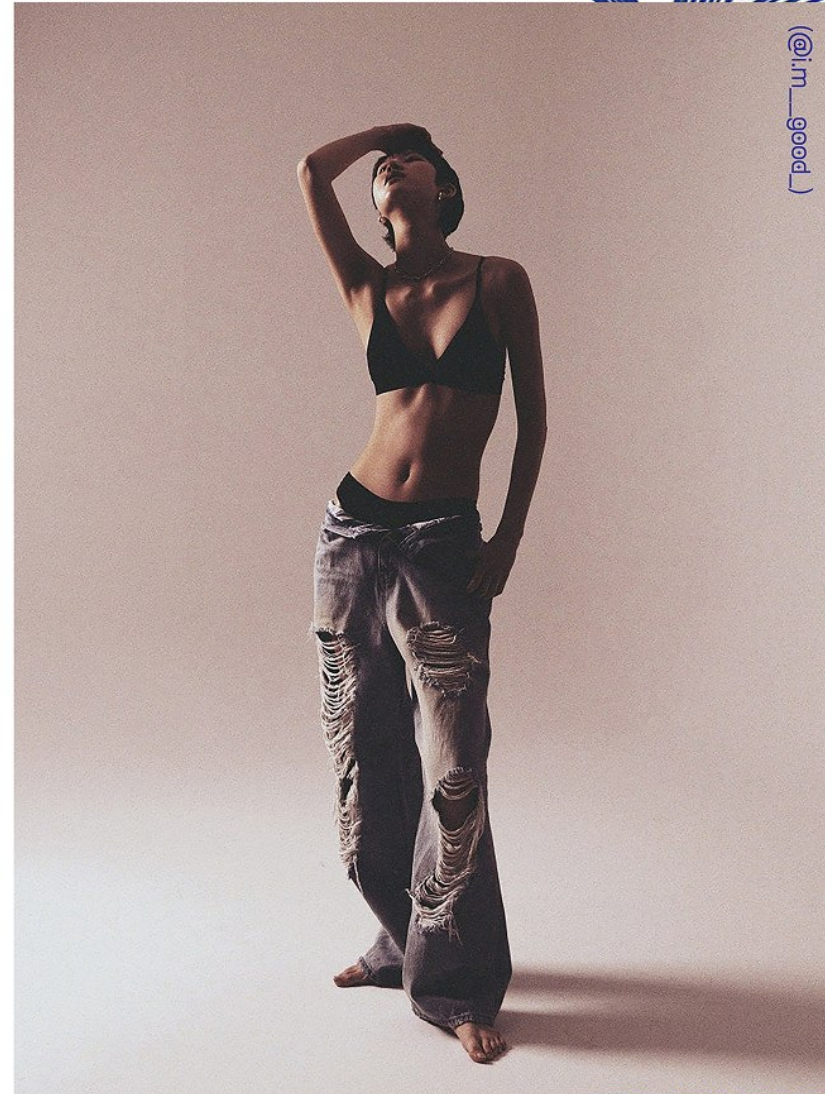

2025 S/S SHOW PACKAGE WOMEN

Born in 1900

Morph

Morph Management, 36 Jangmun-ro Yongsan-gu Seoul Korea ZIP 04393 | Phone: +82 2 797 7200

Morph

Park Jo Eun

H 180/5'11" B 81/32" A W 61/24" H 90/35.5" S 250mm
Hair Black Eyes Brown