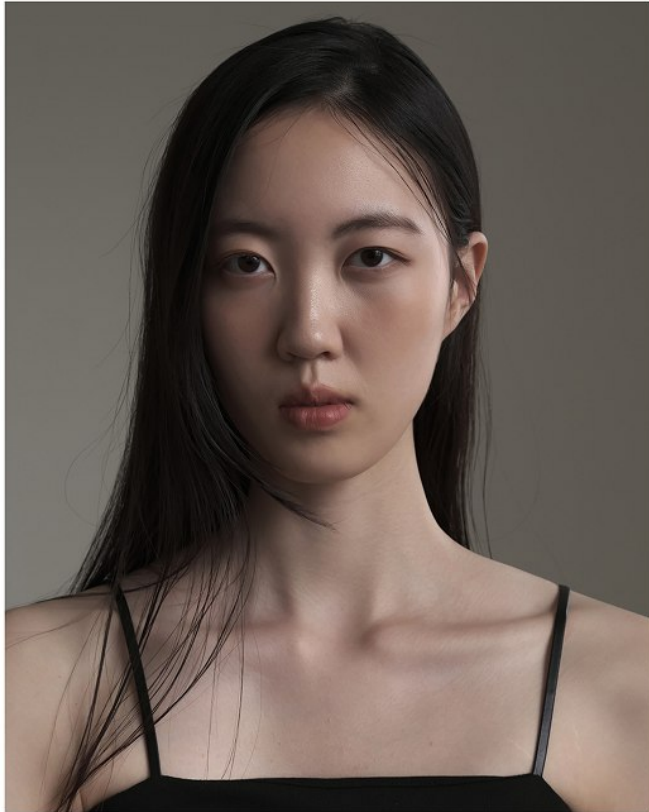

Hair Black Eyes Black

(@hamchae_yoon)

2025 S/S SHOW PACKAGE WOMEN

Born in 1900

Morph

Morph Management, 36 Jangmun-ro Yongsan-gu Seoul Korea ZIP 04393 | Phone: +82 2 797 7200

Morph

Park Jeong Yeon