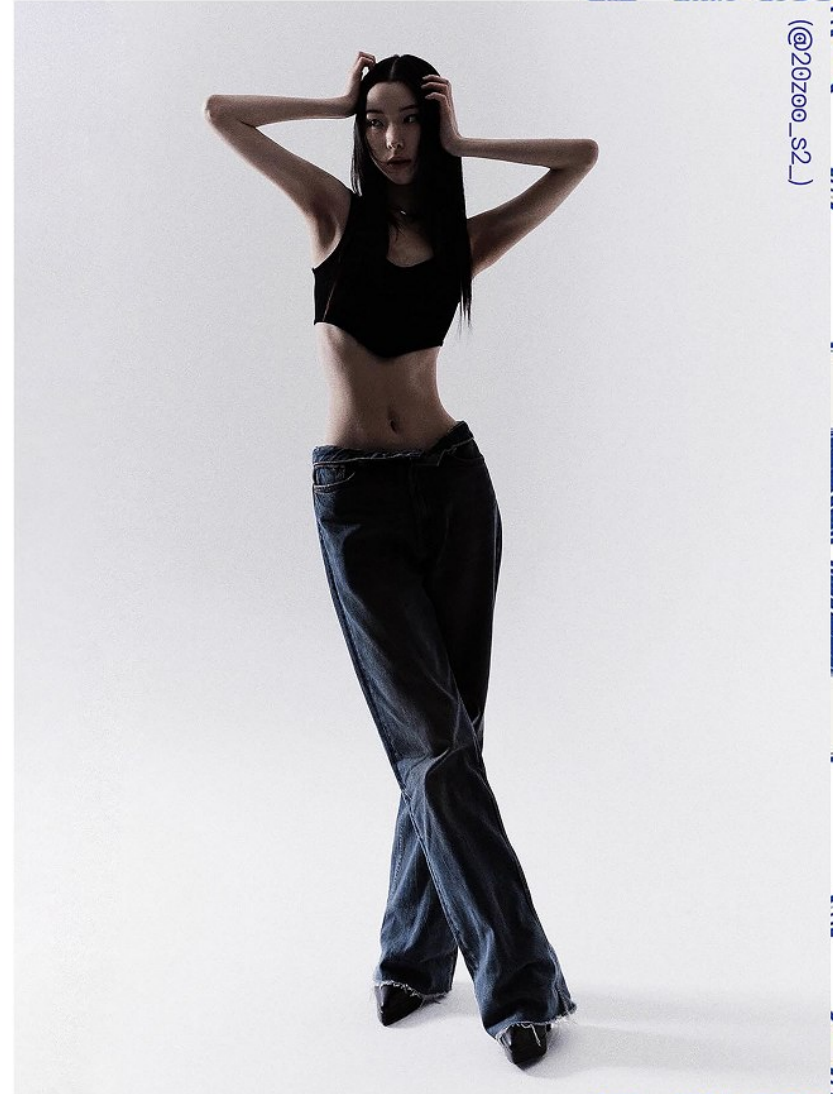

2025 S/S SHOW PACKAGE WOMEN

Born in 1900