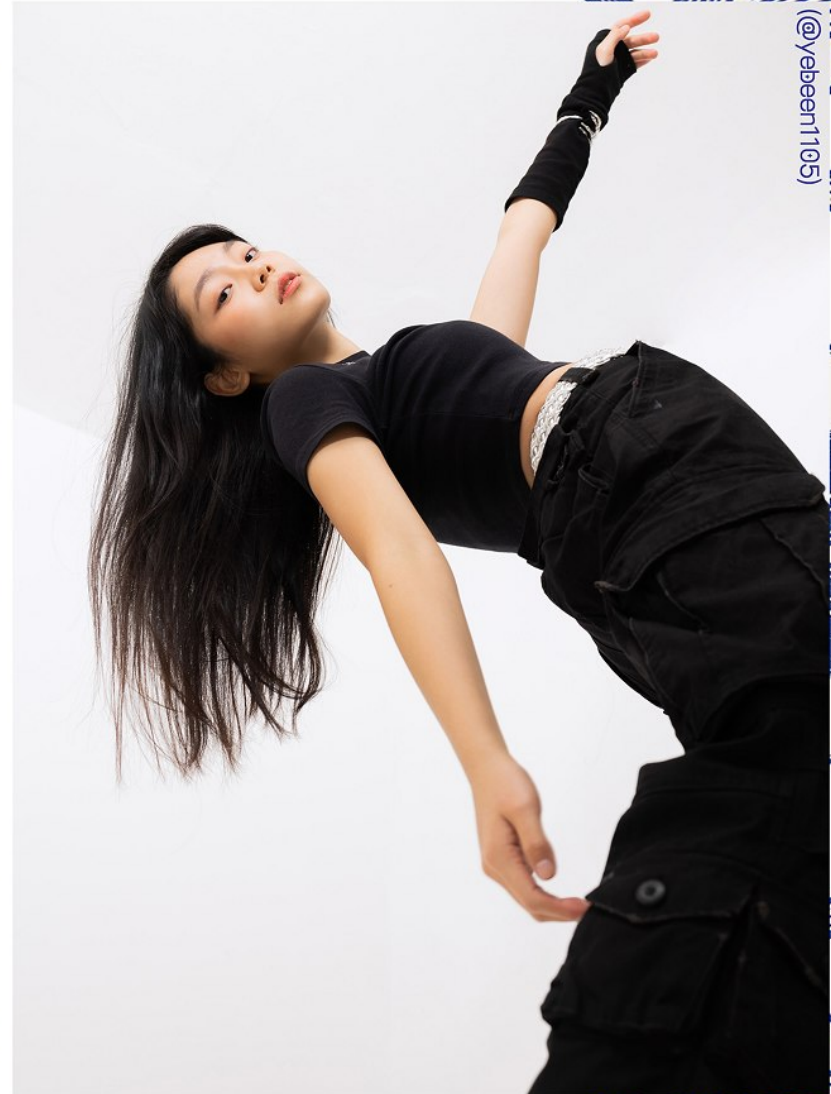

Morph Management, 36 Jangmun-ro Yongsan-gu Seoul Korea ZIP 04393 | Phone: +82 2 797 7200

Morph

Jung Ye Yeong

H 172/5'7.5" B 85/33.5" A W 62/24.5" H 90/35.5" S 250mm

Hair Black Eyes Black

2025 S/S SHOW PACKAGE WOMEN