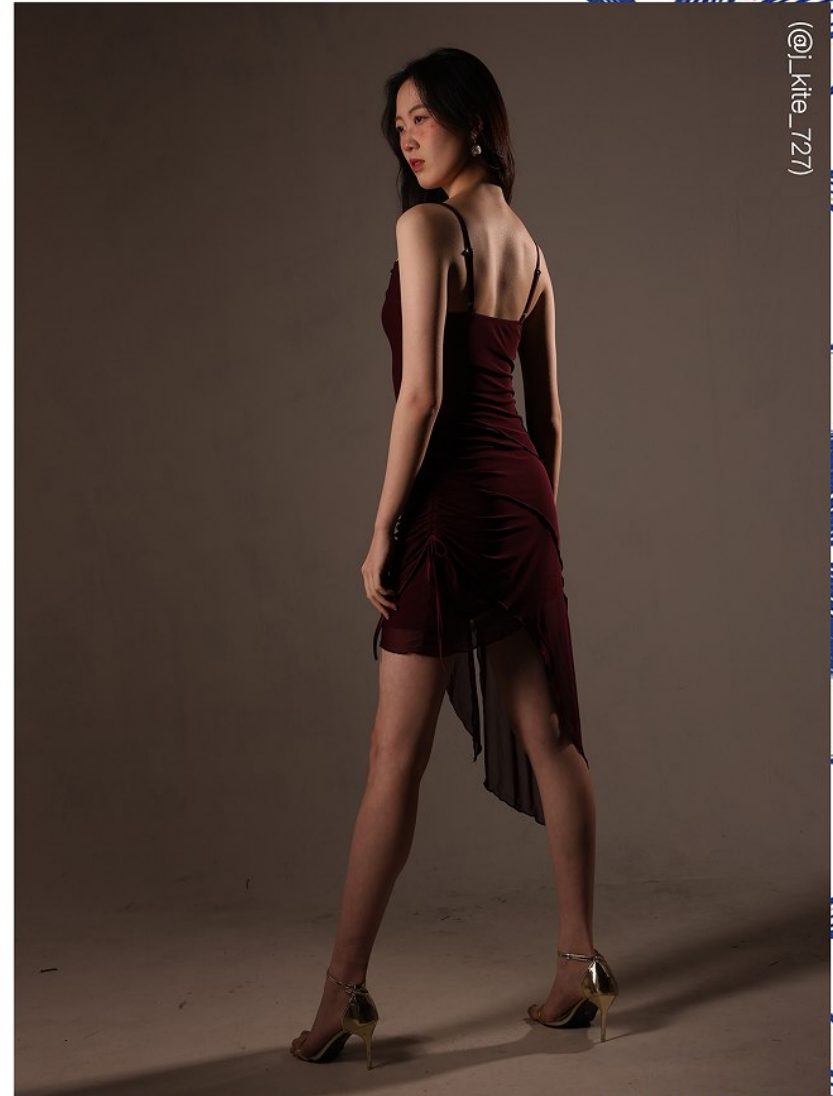

2025 S/S SHOW PACKAGE WOMEN

Born in 1900