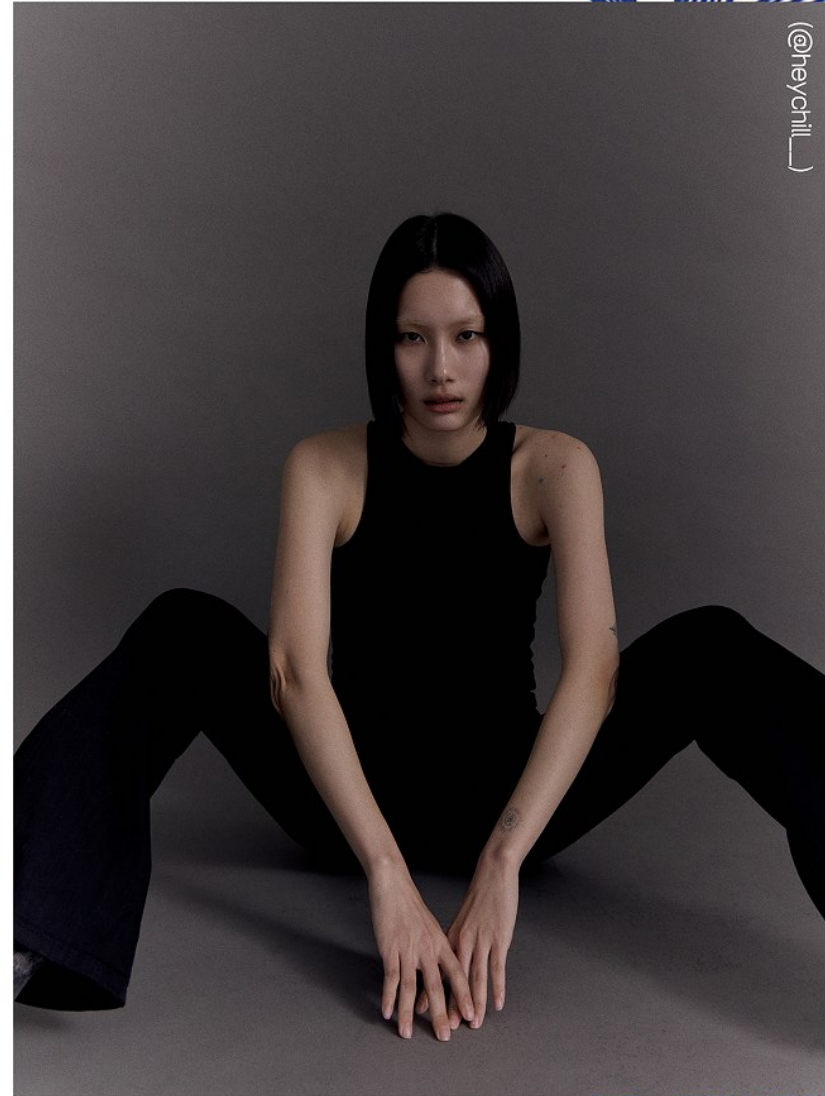

2025 S/S SHOW PACKAGE WOMEN

Born in 1900

Morph

Morph Management, 36 Jangmun-ro Yongsan-gu Seoul Korea ZIP 04393 | Phone: +82 2 797 7200

Morph

Park Ji Yeon

H 173/5'8" B 81/32" A W 62/24.5" H 89/35" S 245mm
Hair Black Eyes Black