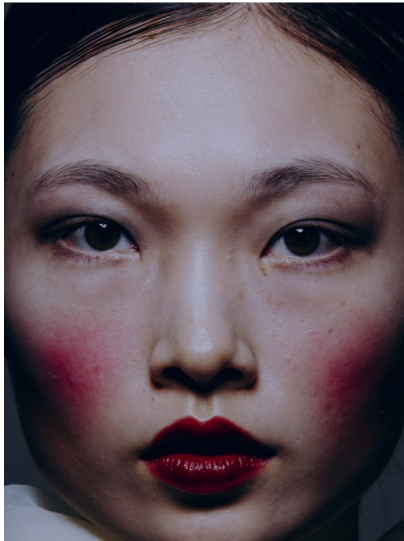

Morph

Morph Management, 36 Jangmun-ro Yongsan-gu Seoul Korea ZIP 04393 | Phone: +82 2 797 7200

SARANG (@sarang.cheoung)

Height 163/5'4" Bust 73/28.5" Waist 59/23" Hips 84/33" Shoe 230mm Hair Dark Brown Eyes Brown Born in 1995