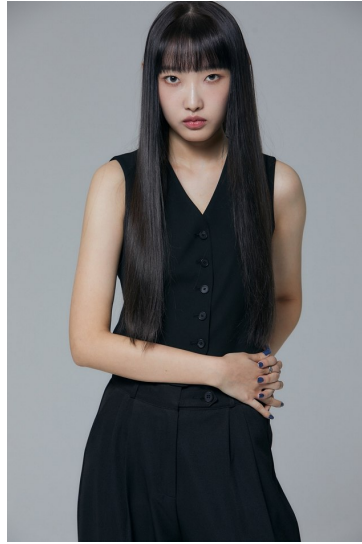

Morph

Morph Management, 36 Jangmun-ro Yongsan-gu Seoul Korea ZIP 04393 | Phone: +82 2 797 7200

LIM SU HYUN (@lim.su.hyun)

Height 178/5'10" Bust 79/31" A Waist 63/25" Hips 94/37" Shoe 240 Hair Black Eyes Dark Brown Born in 2005