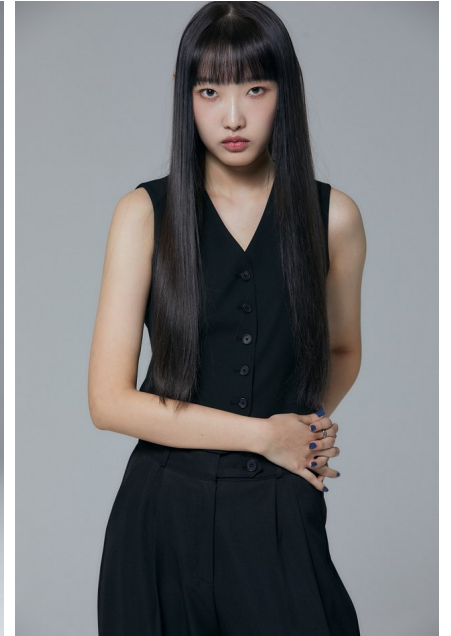

Morph

Morph Management, 36 Jangmun-ro Yongsan-gu Seoul Korea ZIP 04393 | Phone: +82 2 797 7200

Lim Su Hyun (@lim.su.hyun)

Height 178/5'10" Bust 79/31" A Waist 63/25" Hips 94/37" Shoe 240

Hair Black Eyes Dark Brown Born in 2005