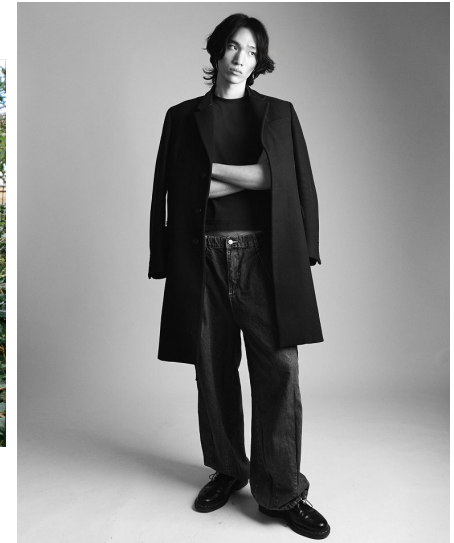

Morph

Morph Management, 36 Jangmun-ro Yongsan-gu Seoul Korea ZIP 04393 | Phone: +82 2 797 7200

JESS YOON (@boujee_bujjigang)

Height 185/6'1" Chest 88/34.5" Waist 68/26.5" Hips 92/36" Shoe 280mm Hair Black Eyes Brown Born in 2004