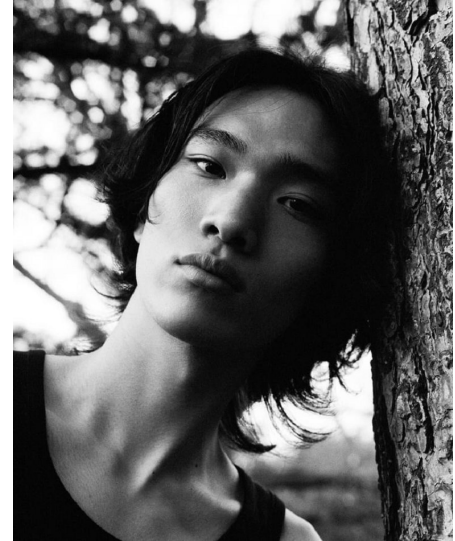

Morph

Morph Management, 36 Jangmun-ro Yongsan-gu Seoul Korea ZIP 04393 | Phone: +82 2 797 7200

JESS YOON (@boujee_bujjigang)

Height 185/6'1" Chest 86/34" Waist 66/26" Hips 92/36" Shoe 280mm Hair Black Eyes Brown Born in 2004