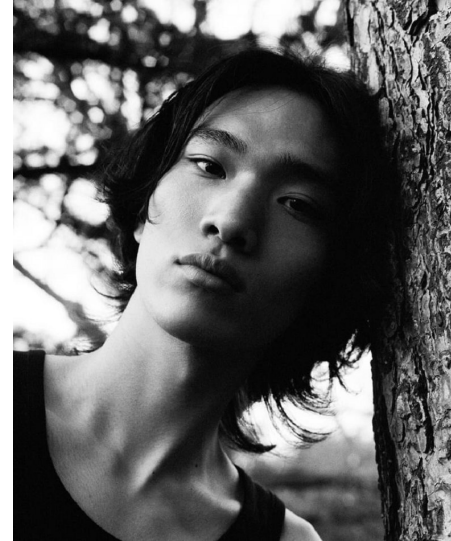

Morph

Morph Management, 36 Jangmun-ro Yongsan-gu Seoul Korea ZIP 04393 | Phone: +82 2 797 7200

JESS YOON (@boujee_bujjigang)

Height 185/6'1" Chest 88/34.5" Waist 68/26.5" Hips 92/36" Shoe 280mm Hair Black Eyes Brown Born in 2004