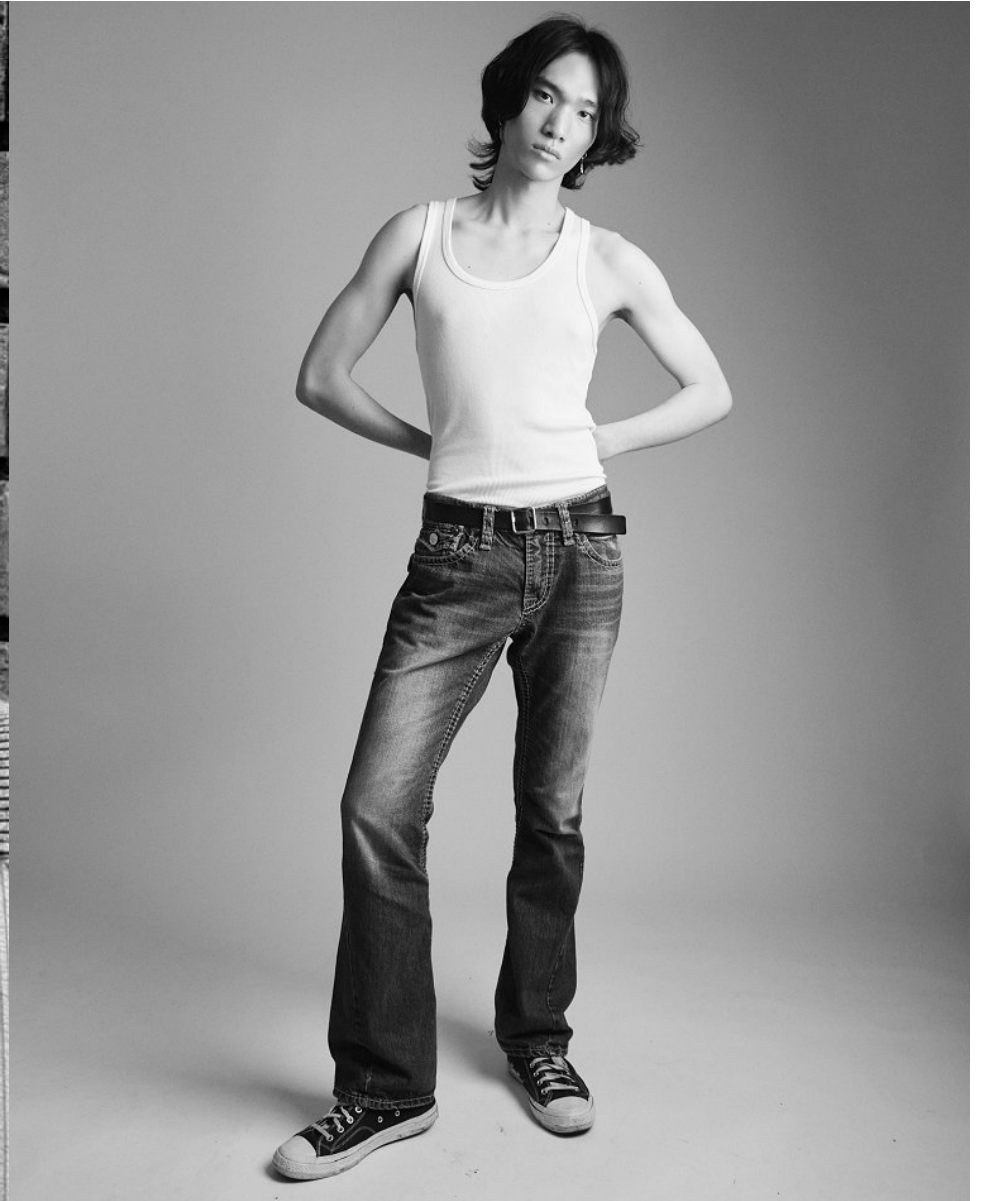

Morph

Morph Management, 36 Jangmun-ro Yongsan-gu Seoul Korea ZIP 04393 | Phone: +82 2 797 7200

JESS YOON (@boujee_bujigang)

Height 185/6'1" Chest 88/34.5" Waist 68/26.5" Hips 92/36" Shoe 280mm Hair Black Eyes Brown Born in 2004