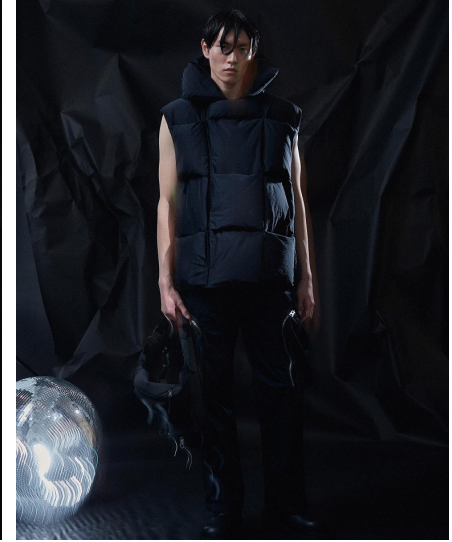

Morph

Morph Management, 36 Jangmun-ro Yongsan-gu Seoul Korea ZIP 04393 | Phone: +82 2 797 7200

SONG IN JUN (@g.one120)

Height 185/6'1" Chest 95/37.5" Waist 74/29" Hips 95/37.5" Shoe 285mm Hair Black Eyes Black Born in 1996