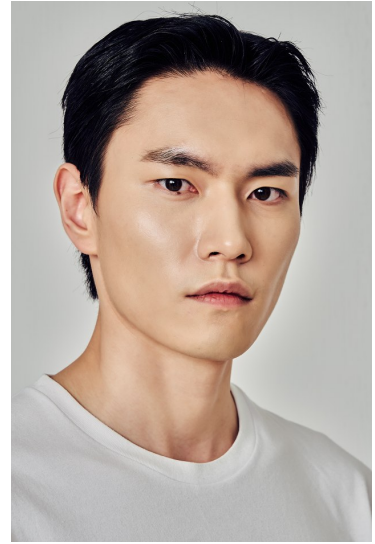

Morph

Morph Management, 36 Jangmun-ro Yongsan-gu Seoul Korea ZIP 04393 | Phone: +82 2 797 7200

SONG IN JUN (@g.one120)

Height 185/6'1" Chest 95/37.5" Waist 74/29" Hips 95/37.5" Shoe 285mm Hair Black Eyes Black Born in 1996