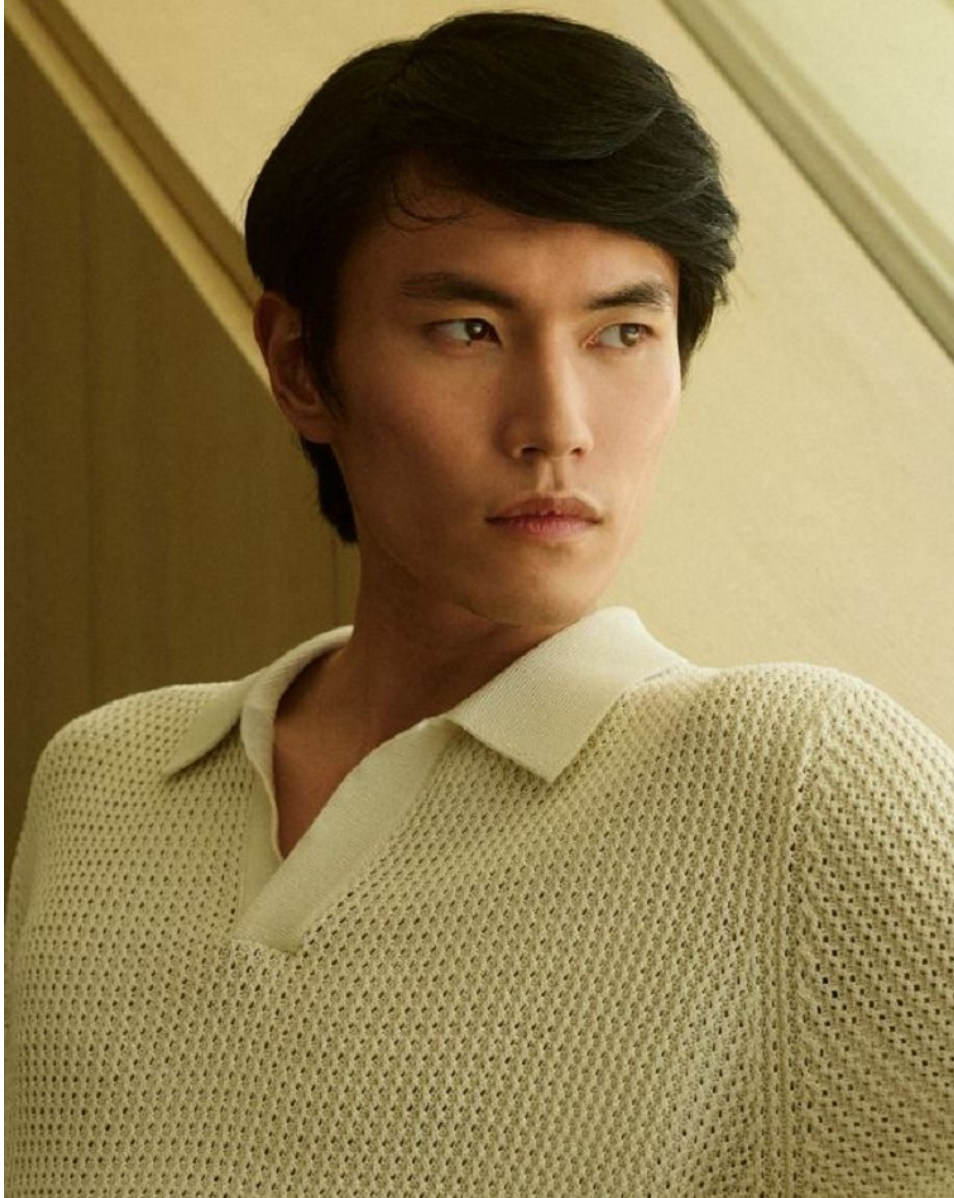

Morph

Morph Management, 36 Jangmun-ro Yongsan-gu Seoul Korea ZIP 04393 | Phone: +82 2 797 7200

SONG IN JUN (@g.one120)

Height 185/6'1" Chest 95/37.5" Waist 74/29" Hips 95/37.5" Shoe 285mm Hair Black Eyes Black Born in 1996