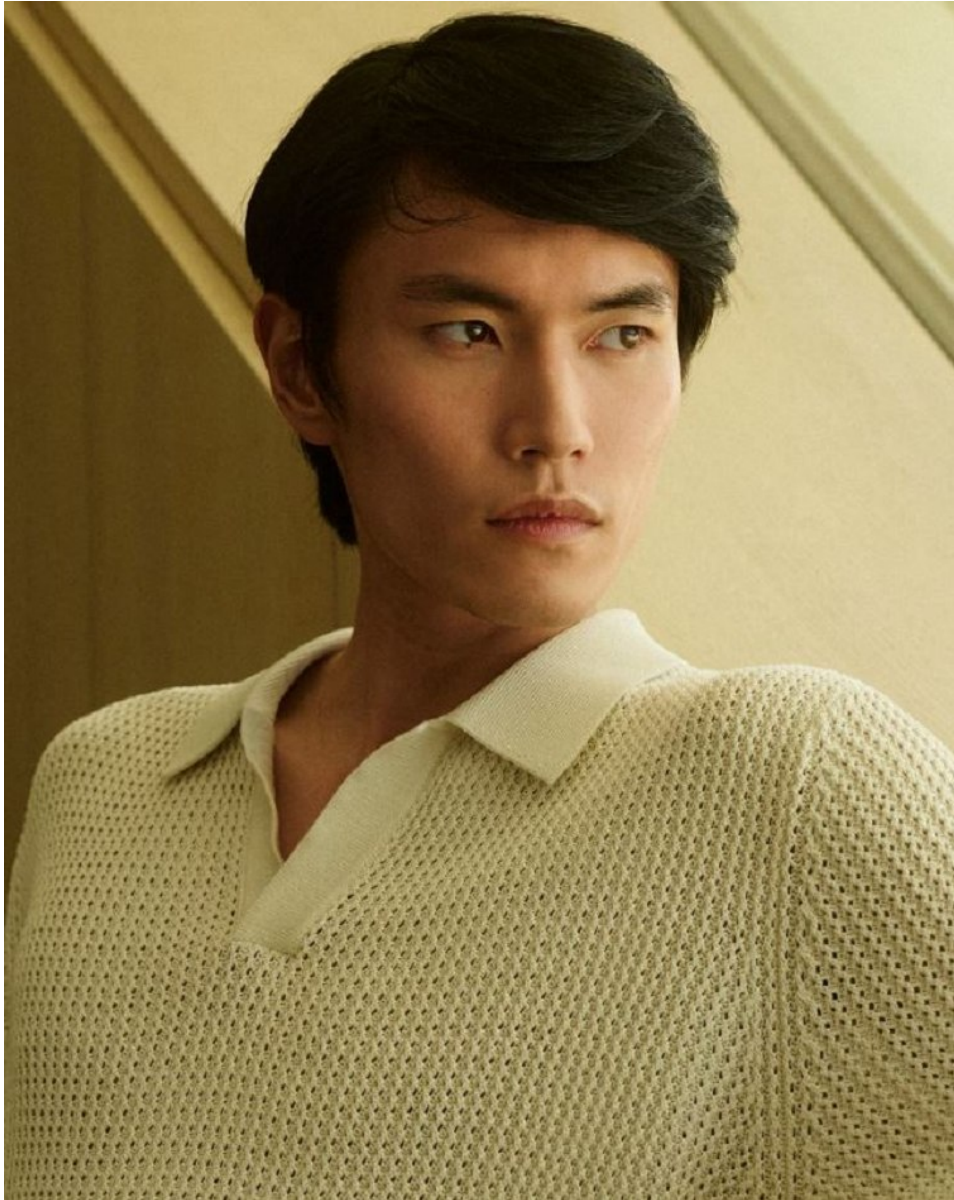

Morph

Morph Management, 36 Jangmun-ro Yongsan-gu Seoul Korea ZIP 04393 | Phone: +82 2 797 7200

SONG IN JUN (@g.one120)

Height 185/6'1" Chest 95/37.5" Waist 74/29" Hips 95/37.5" Shoe 285mm Hair Black Eyes Black Born in 1996