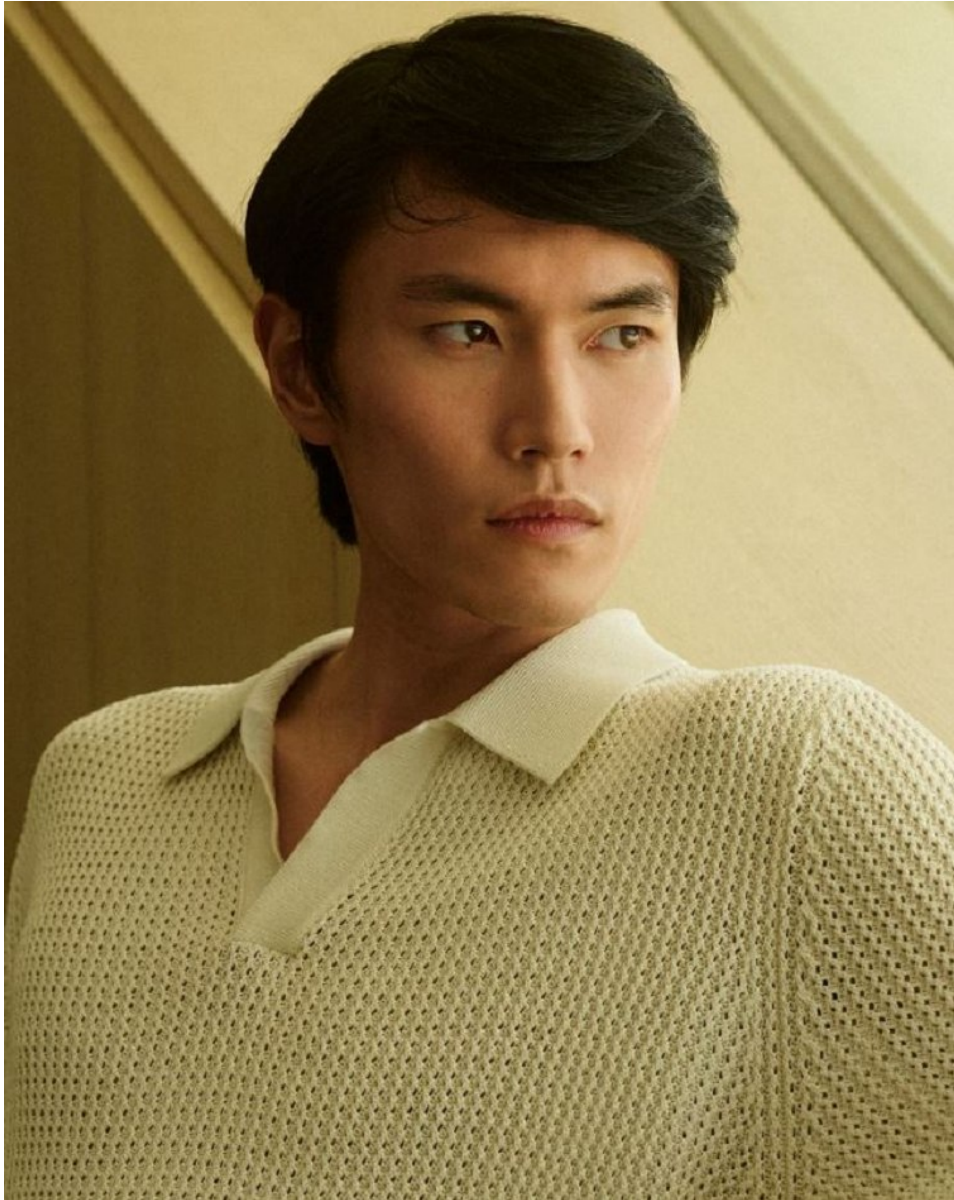

# Morph

Morph Management, 36 Jangmun-ro Yongsan-gu Seoul Korea ZIP 04393 | Phone: +82 2 797 7200

SONG IN JUN (@g.one120)

Height 185/6'1" Chest 95/37.5" Waist 74/29" Hips 95/37.5" Shoe 285mm Hair Black Eyes Black Born in 1996