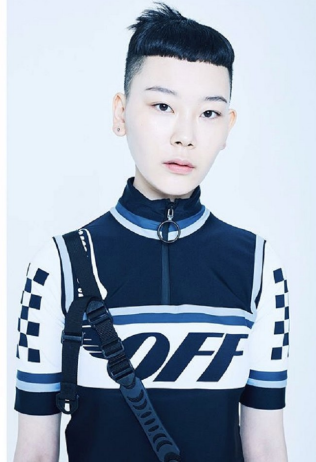

Morph

Morph Management, 36 Jangmun-ro Yongsan-gu Seoul Korea ZIP 04393 | Phone: +82 2 797 7200

SEOL YE BEEN (@yebeen1105)

Height 178/5'10" Bust 74/29" A Waist 54/21" Hips 82/32.5" Shoe 240mm Hair Black Eyes Dark Brown Born in 1998