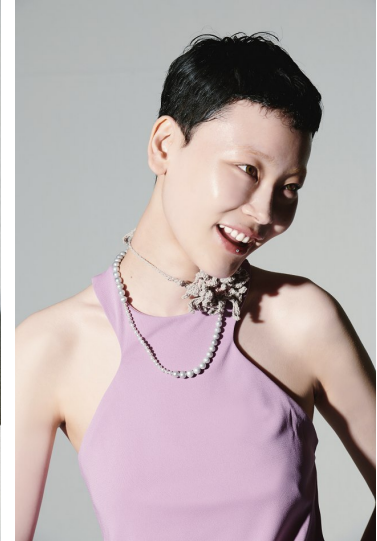

Morph

Morph Management, 36 Jangmun-ro Yongsan-gu Seoul Korea ZIP 04393 | Phone: +82 2 797 7200

SEOL YE BEEN (@yebeen1105)

Height 178/5'10" Bust 74/29" A Waist 54/21" Hips 82/32.5" Shoe 240mm Hair Black Eyes Dark Brown Born in 1998