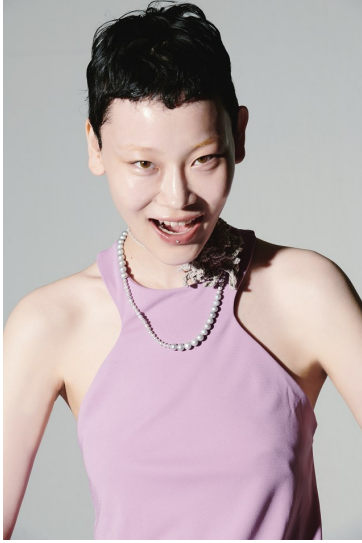

Morph

Morph Management, 36 Jangmun-ro Yongsan-gu Seoul Korea ZIP 04393 | Phone: +82 2 797 7200

SEOL YE BEEN (@yebeen1105)

Height 178/5'10" Bust 74/29" A Waist 54/21" Hips 82/32.5" Shoe 240mm Hair Black Eyes Dark Brown Born in 1998