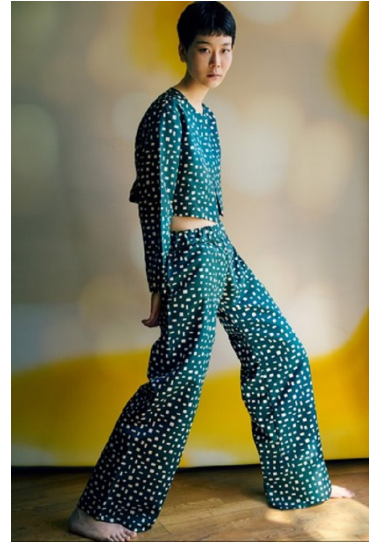

Morph

Morph Management, 36 Jangmun-ro Yongsan-gu Seoul Korea ZIP 04393 | Phone: +82 2 797 7200

SEOL YE BEEN (@yebeen1105)

Height 178/5'10" Bust 74/29" A Waist 54/21" Hips 82/32.5" Shoe 240mm Hair Black Eyes Dark Brown Born in 1998