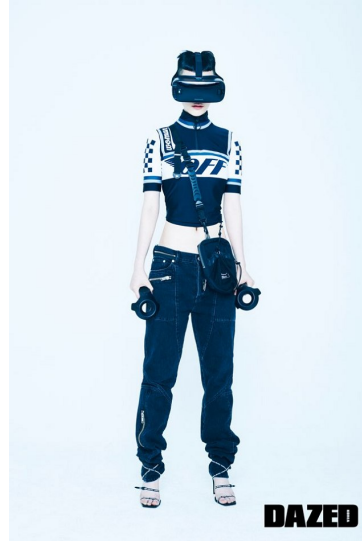

Morph

Morph Management, 36 Jangmun-ro Yongsan-gu Seoul Korea ZIP 04393 | Phone: +82 2 797 7200

SEOL YE BEEN (@yebeen1105)

Height 178/5'10" Bust 74/29" A Waist 54/21" Hips 82/32.5" Shoe 240mm Hair Black Eyes Dark Brown Born in 1998