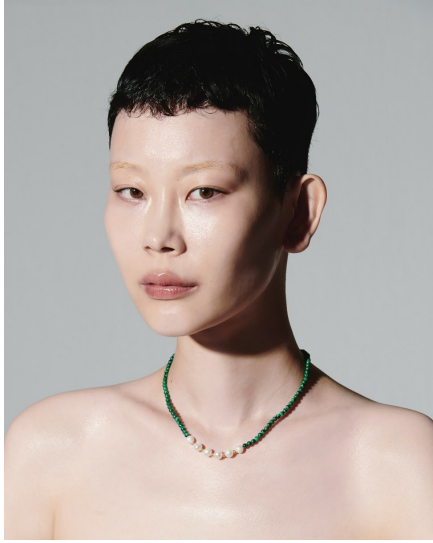

Morph

Morph Management, 36 Jangmun-ro Yongsan-gu Seoul Korea ZIP 04393 | Phone: +82 2 797 7200

SEOL YE BEEN (@yebeen1105)

Height 178/5'10" Bust 74/29" A Waist 54/21" Hips 82/32.5" Shoe 240mm Hair Black Eyes Dark Brown Born in 1998