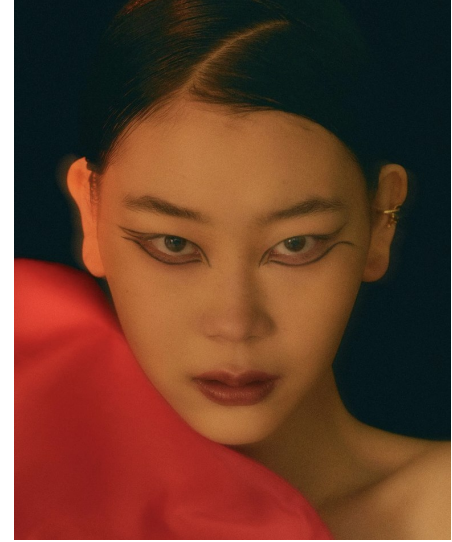

Morph

Morph Management, 36 Jangmun-ro Yongsan-gu Seoul Korea ZIP 04393 | Phone: +82 2 797 7200

SEOL YE BEEN (@yebeen1105)

Height 178/5'10" Bust 74/29" A Waist 54/21" Hips 82/32.5" Shoe 240mm Hair Black Eyes Dark Brown Born in 1998