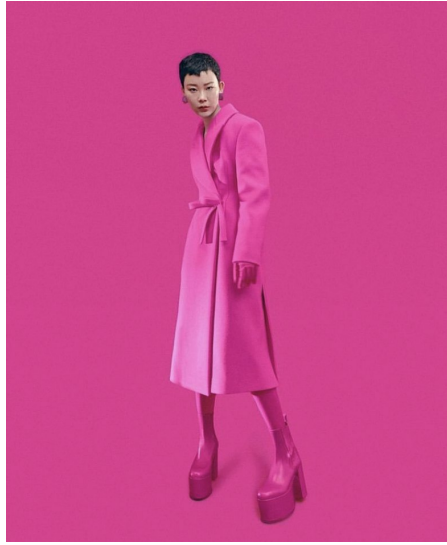

Morph

Morph Management, 36 Jangmun-ro Yongsan-gu Seoul Korea ZIP 04393 | Phone: +82 2 797 7200

SEOL YE BEEN (@yebeen1105)

Height 178/5'10" Bust 74/29" A Waist 54/21" Hips 82/32.5" Shoe 240mm Hair Black Eyes Dark Brown Born in 1998