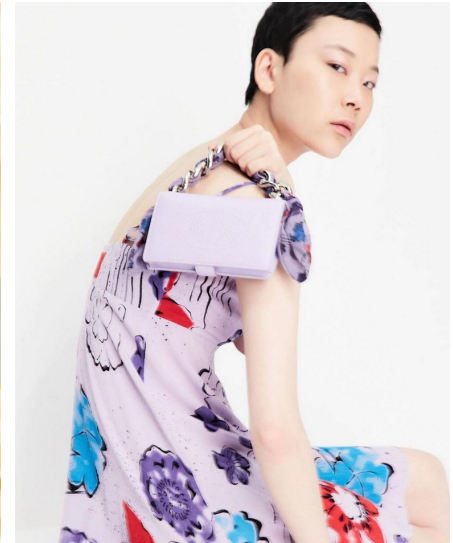

Morph

Morph Management, 36 Jangmun-ro Yongsan-gu Seoul Korea ZIP 04393 | Phone: +82 2 797 7200

SEOL YE BEEN (@yebeen1105)

Height 178/5'10" Bust 74/29" A Waist 54/21" Hips 82/32.5" Shoe 240mm Hair Black Eyes Dark Brown Born in 1998