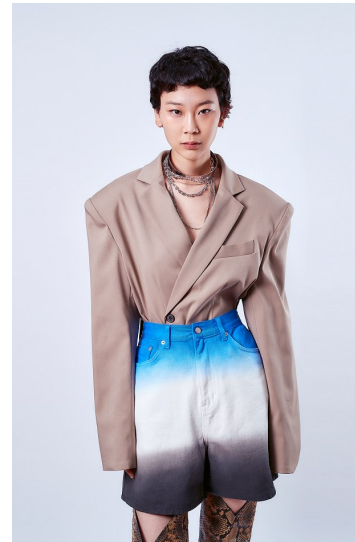

Morph

Morph Management, 36 Jangmun-ro Yongsan-gu Seoul Korea ZIP 04393 | Phone: +82 2 797 7200

SEOL YE BEEN (@yebeen1105)

Height 178/5'10" Bust 74/29" A Waist 54/21" Hips 82/32.5" Shoe 240mm Hair Black Eyes Dark Brown Born in 1998