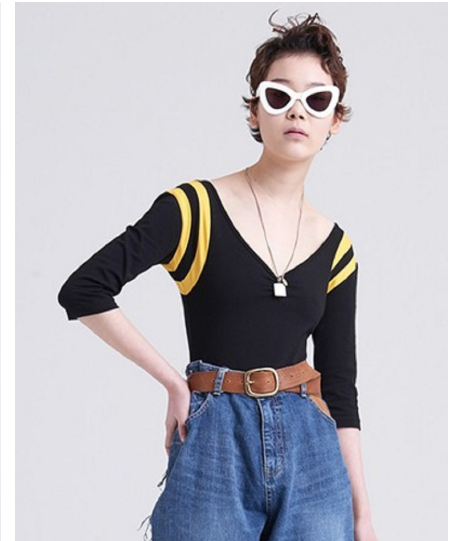

Morph

Morph Management, 36 Jangmun-ro Yongsan-gu Seoul Korea ZIP 04393 | Phone: +82 2 797 7200

SEOL YE BEEN (@yebeen1105)

Height 178/5'10" Bust 74/29" A Waist 54/21" Hips 82/32.5" Shoe 240mm Hair Black Eyes Dark Brown Born in 1998