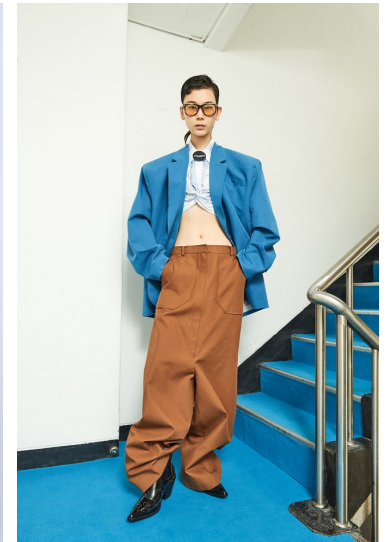

Morph

Morph Management, 36 Jangmun-ro Yongsan-gu Seoul Korea ZIP 04393 | Phone: +82 2 797 7200

SEOL YE BEEN (@yebeen1105)

Height 178/5'10" Bust 74/29" A Waist 54/21" Hips 82/32.5" Shoe 240mm Hair Black Eyes Dark Brown Born in 1998