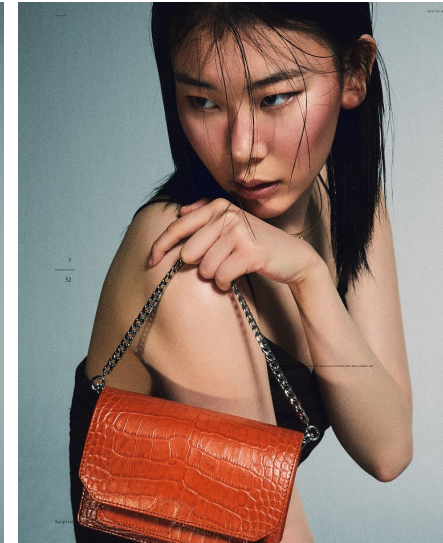

Morph

Morph Management, 36 Jangmun-ro Yongsan-gu Seoul Korea ZIP 04393 | Phone: +82 2 797 7200

SEOL YE BEEN (@yebeen1105)

Height 178/5'10" Bust 74/29" A Waist 54/21" Hips 82/32.5" Shoe 240mm Hair Black Eyes Dark Brown Born in 1998