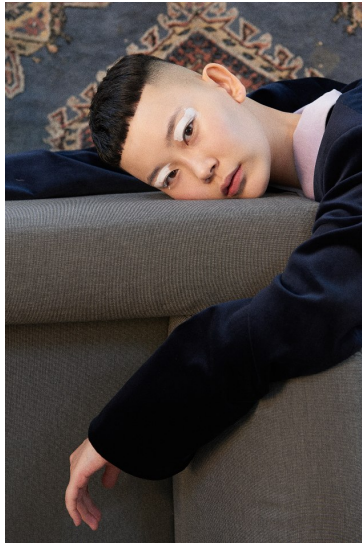

Morph

Morph Management, 36 Jangmun-ro Yongsan-gu Seoul Korea ZIP 04393 | Phone: +82 2 797 7200

SEOL YE BEEN (@yebeen1105)

Height 178/5'10" Bust 74/29" A Waist 54/21" Hips 82/32.5" Shoe 240mm Hair Black Eyes Dark Brown Born in 1998