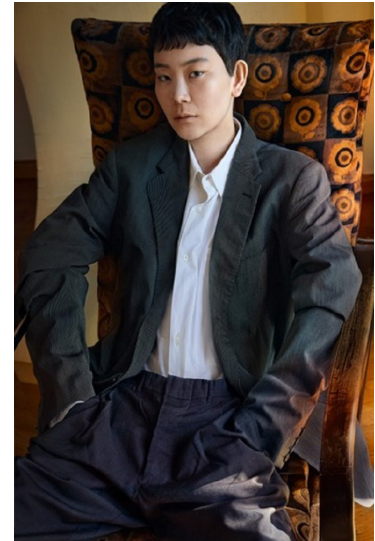

Morph

Morph Management, 36 Jangmun-ro Yongsan-gu Seoul Korea ZIP 04393 | Phone: +82 2 797 7200

SEOL YE BEEN (@yebeen1105)

Height 178/5'10" Bust 74/29" A Waist 54/21" Hips 82/32.5" Shoe 240mm Hair Black Eyes Dark Brown Born in 1998