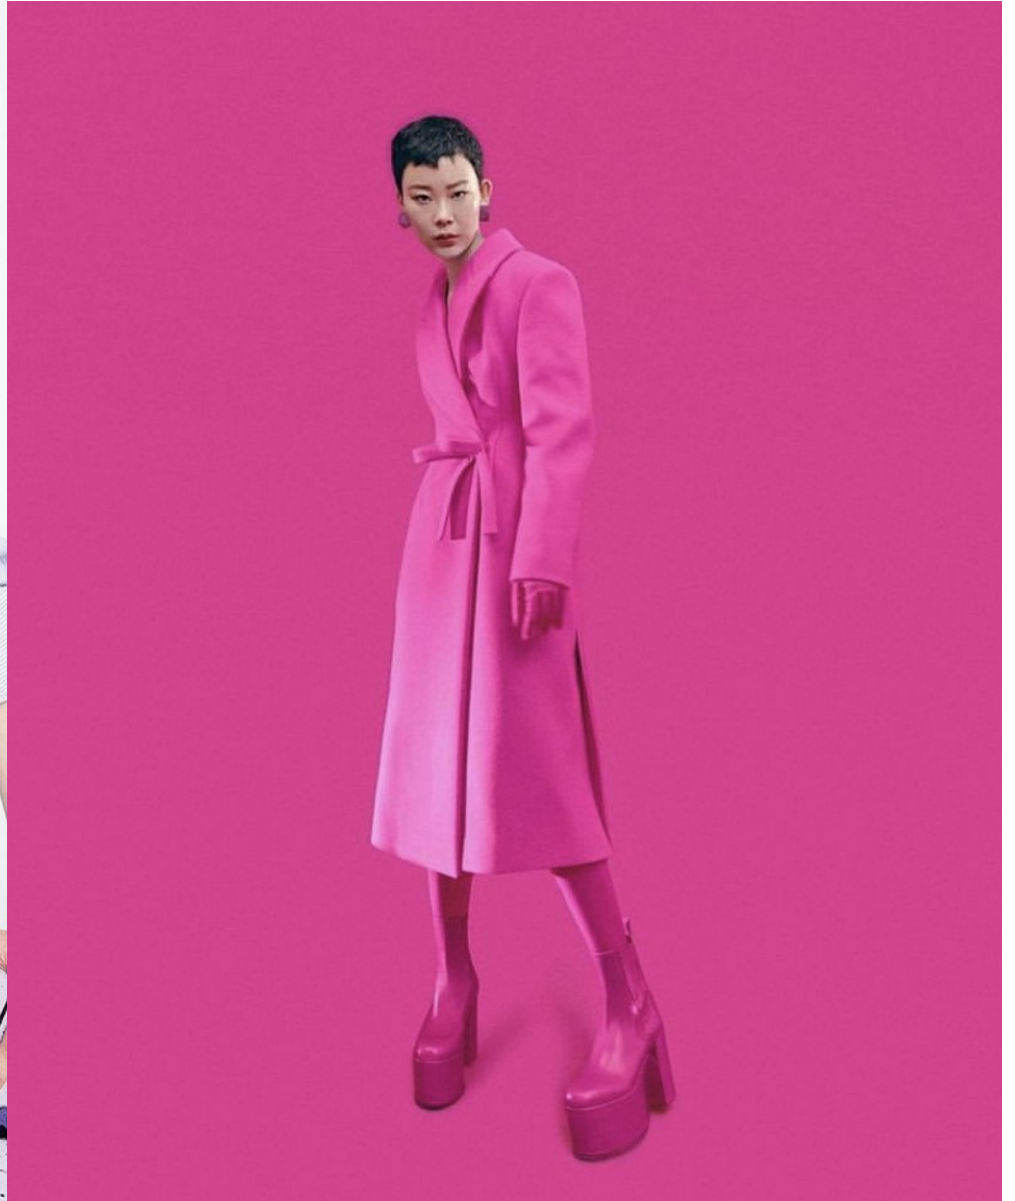

Morph

Morph Management, 36 Jangmun-ro Yongsan-gu Seoul Korea ZIP 04393 | Phone: +82 2 797 7200

SEOL YE BEEN (@yebeen1105)

Height 178/5'10" Bust 74/29" A Waist 54/21" Hips 82/32.5" Shoe 240mm Hair Black Eyes Dark Brown Born in 1998