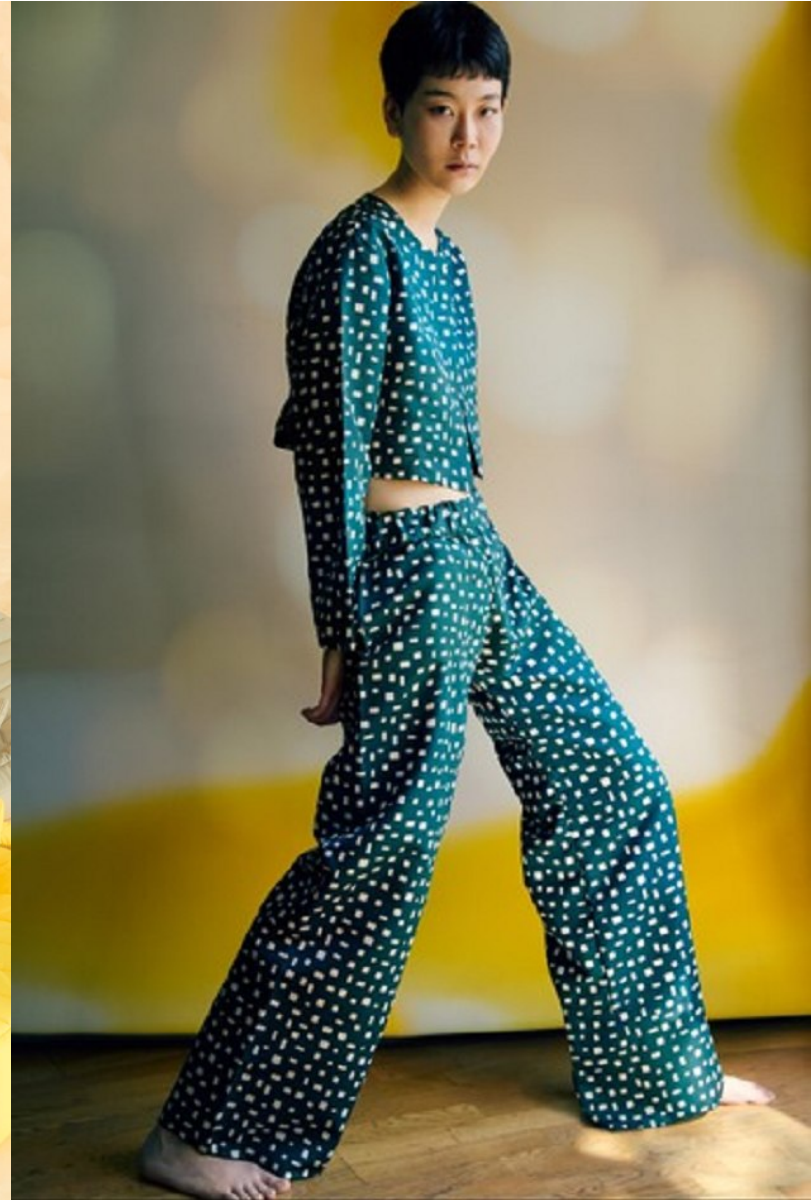

Morph

Morph Management, 36 Jangmun-ro Yongsan-gu Seoul Korea ZIP 04393 | Phone: +82 2 797 7200

SEOL YE BEEN (@yebeen1105)

Height 178/5'10" Bust 74/29" A Waist 54/21" Hips 82/32.5" Shoe 240mm Hair Black Eyes Dark Brown Born in 1998