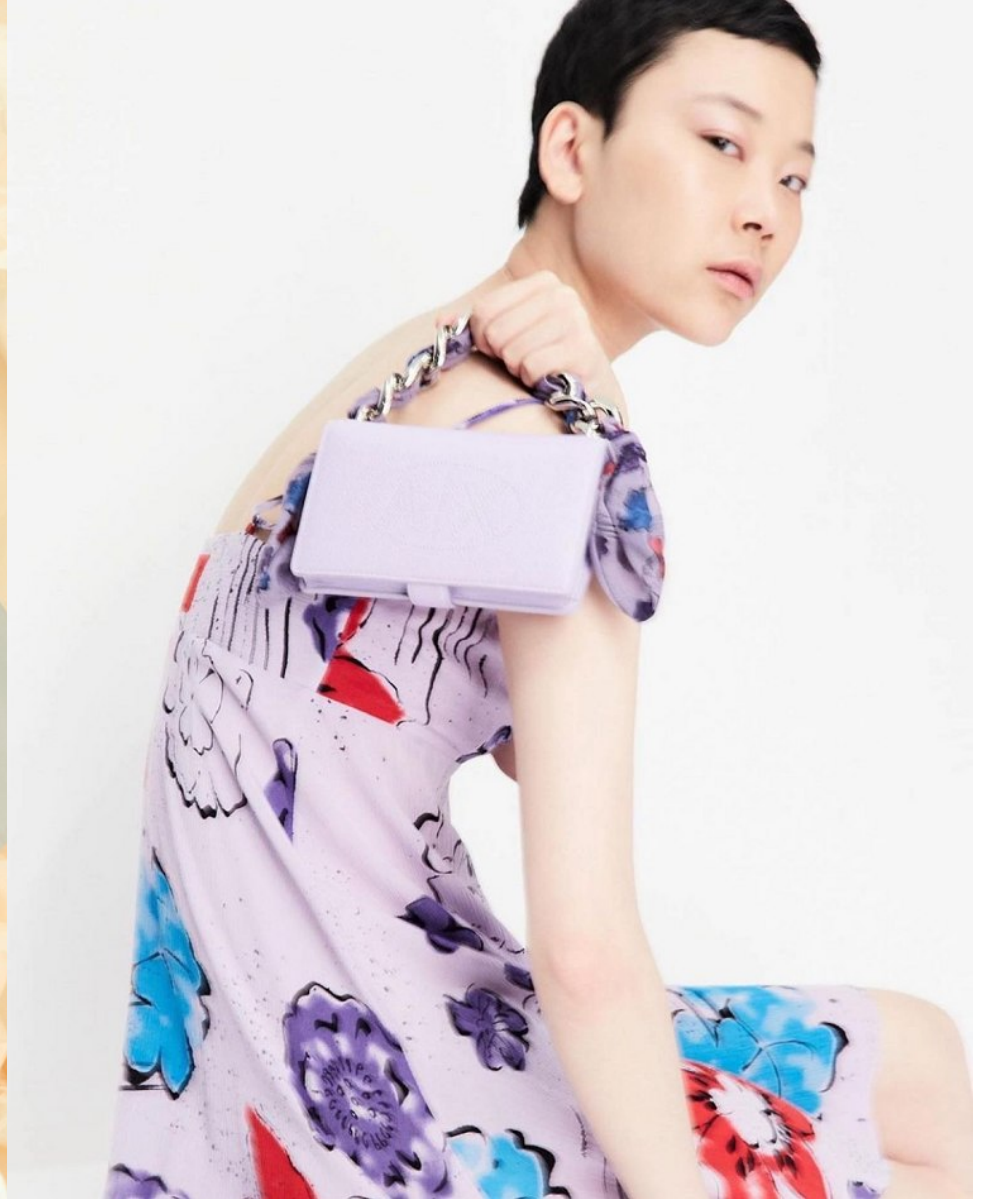

Morph

Morph Management, 36 Jangmun-ro Yongsan-gu Seoul Korea ZIP 04393 | Phone: +82 2 797 7200

SEOL YE BEEN (@yebeen1105)

Height 178/5'10" Bust 74/29" A Waist 54/21" Hips 82/32.5" Shoe 240mm Hair Black Eyes Dark Brown Born in 1998