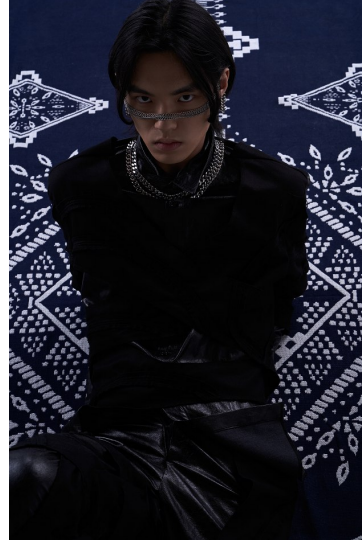

Morph

Morph Management, 36 Jangmun-ro Yongsan-gu Seoul Korea ZIP 04393 | Phone: +82 2 797 7200

YANG SI EOUL (@yangeoul)

Height 190/6'2.5" Chest 83/32.5" Waist 70/27.5" Hips 89/35" Shoe 280mm Hair Black Eyes Black Born in 2002