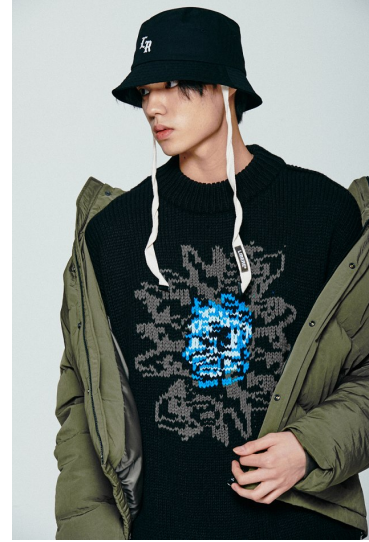

# Morph

Morph Management, 36 Jangmun-ro Yongsan-gu Seoul Korea ZIP 04393 | Phone: +82 2 797 7200

YANG SI EOUL (@yangeoul)

Height 190/6'2.5" Chest 83/32.5" Waist 70/27.5" Hips 89/35" Shoe 280mm Hair Black Eyes Black Born in 2002