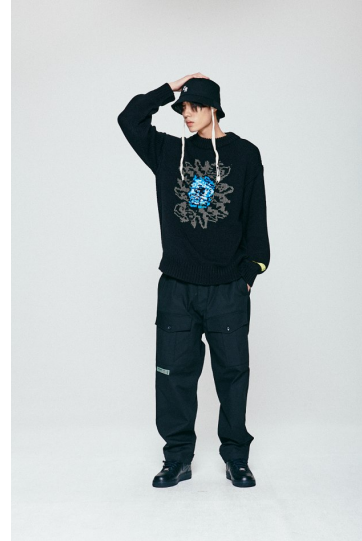

Morph

Morph Management, 36 Jangmun-ro Yongsan-gu Seoul Korea ZIP 04393 | Phone: +82 2 797 7200

YANG SI EOUL (@yangeoul)

Height 190/6'2.5" Chest 83/32.5" Waist 70/27.5" Hips 89/35" Shoe 280mm Hair Black Eyes Black Born in 2002