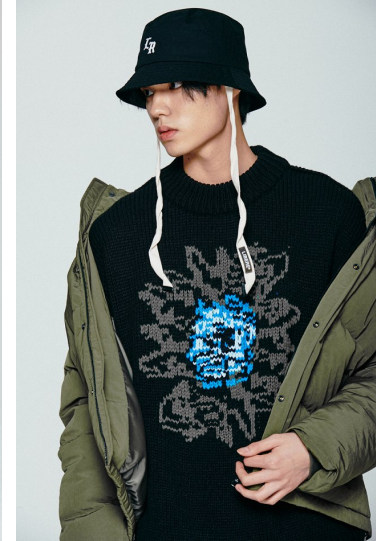

Morph

Morph Management, 36 Jangmun-ro Yongsan-gu Seoul Korea ZIP 04393 | Phone: +82 2 797 7200

YANG SI EOUL (@yangeoul)

Height 190/6'2.5" Chest 83/32.5" Waist 70/27.5" Hips 89/35" Shoe 280mm Hair Black Eyes Black Born in 2002