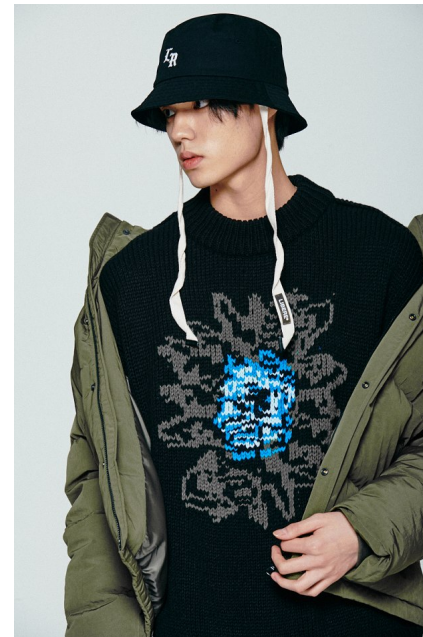

## Yang Si Eoul (@yangeoul)

Height 190/6'2.5" Chest 83/32.5" Waist 70/27.5" Hips 89/35" Shoe 280mm Hair Black Eyes Black Born in 2002