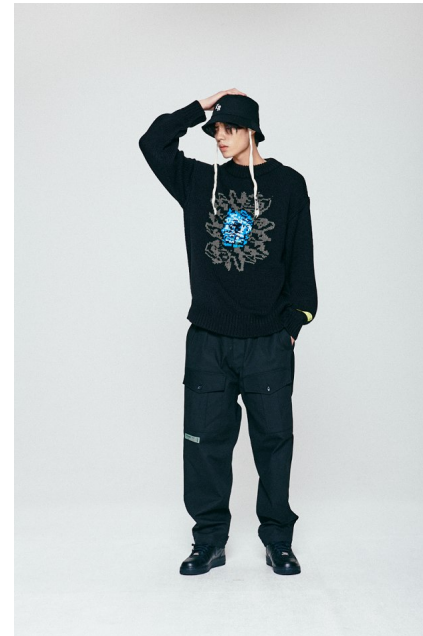

## Yang Si Eoul (@yangeoul)

Height 190/6'2.5" Chest 83/32.5" Waist 70/27.5" Hips 89/35" Shoe 280mm Hair Black Eyes Black Born in 2002