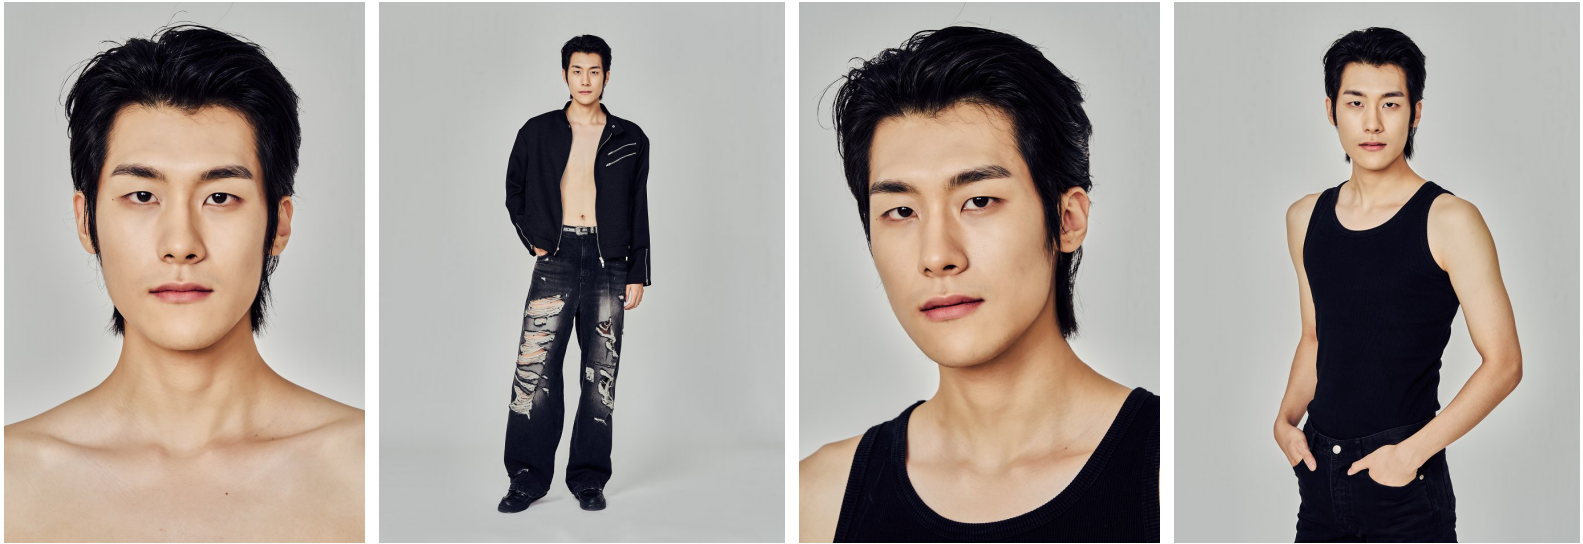

Morph

Morph Management, 36 Jangmun-ro Yongsan-gu Seoul Korea ZIP 04393 | Phone: +82 2 797 7200

KIM CHANG MIN (@changmin_.01)

Height 186/6'1.5" Chest 84/33" Waist 68/26.5" Hips 89/35" Shoe 280mm Hair Black Eyes Black Born in 2001