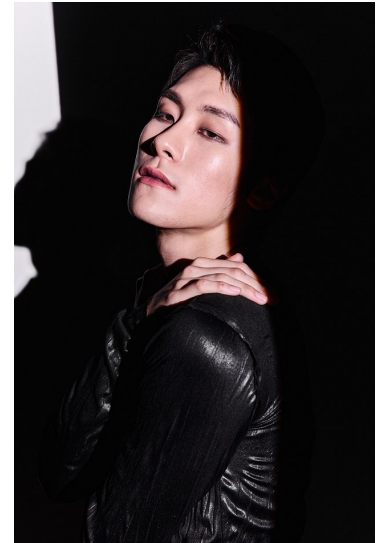

Morph

Morph Management, 36 Jangmun-ro Yongsan-gu Seoul Korea ZIP 04393 | Phone: +82 2 797 7200

KIM CHANG MIN (@changmin_.01)

Height 186/6'1.5" Chest 84/33" Waist 68/26.5" Hips 89/35" Shoe 280mm Hair Black Eyes Black Born in 2001