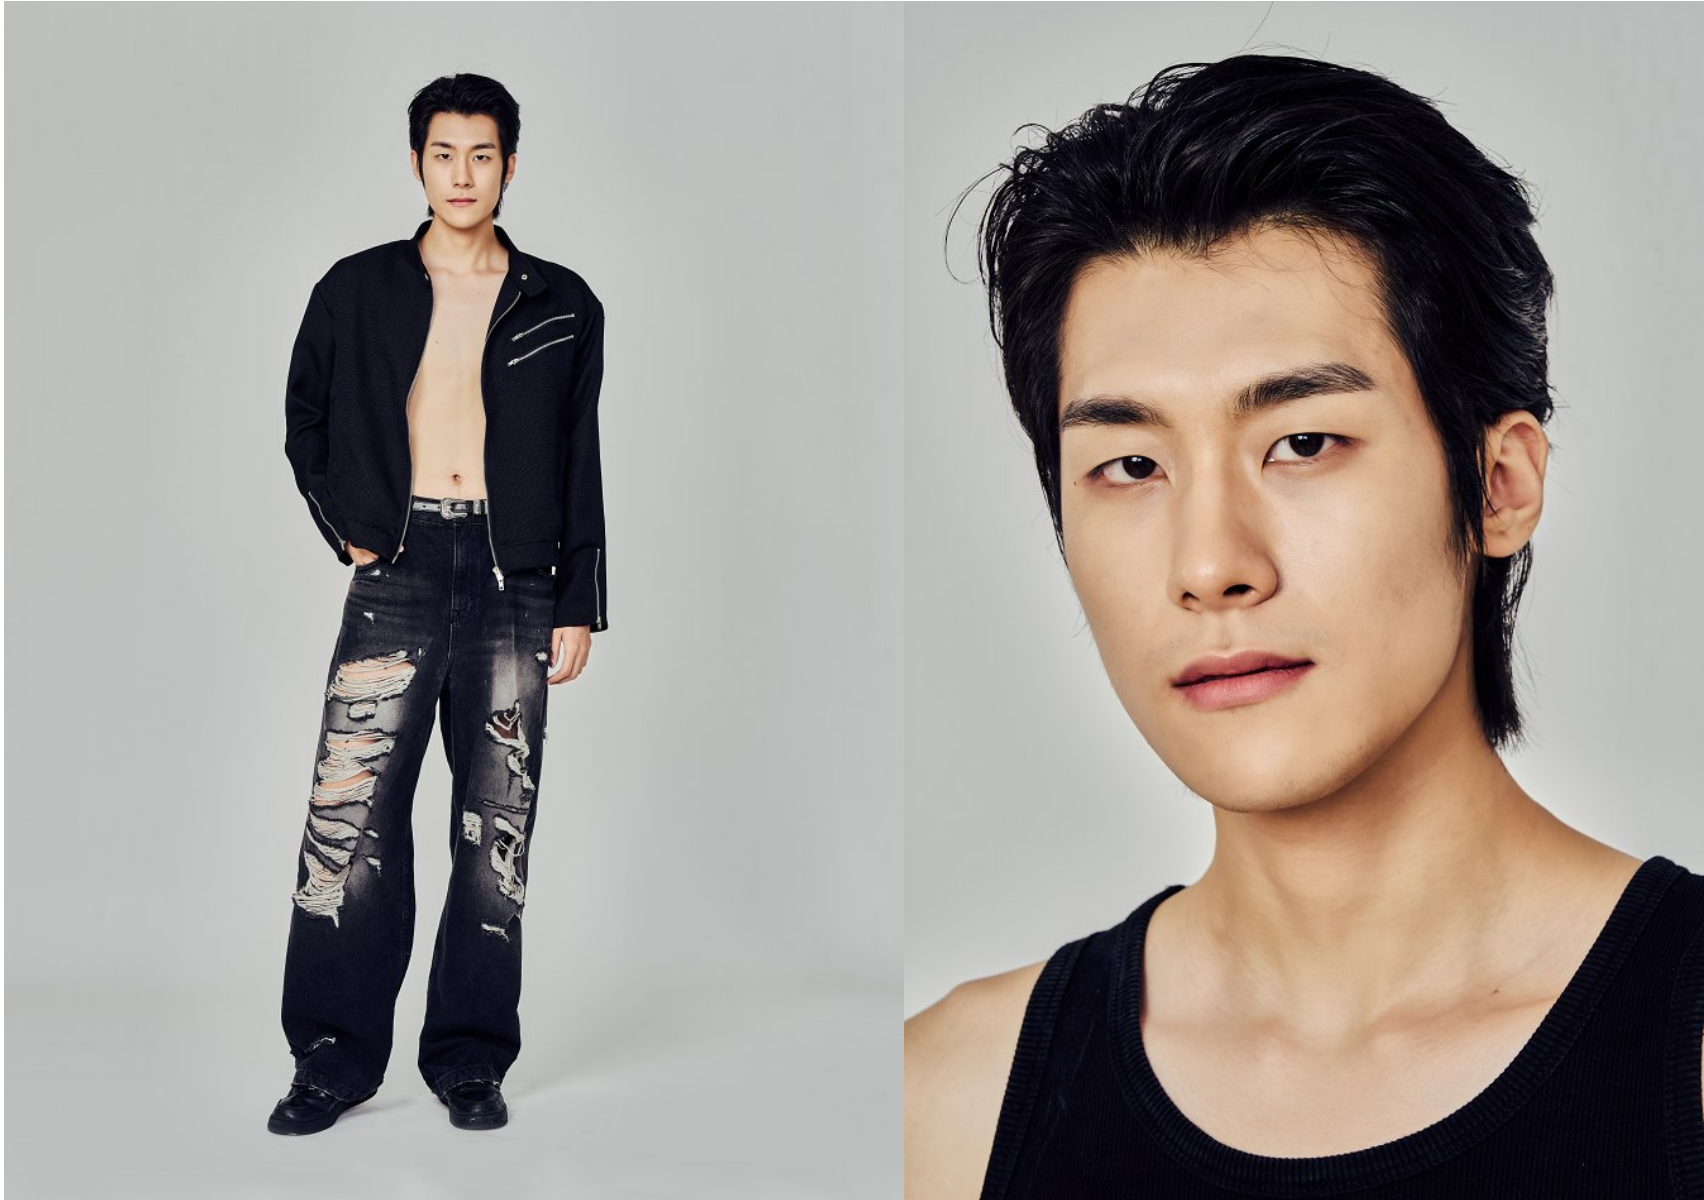

KIM CHANG MIN (@changmin_.01)

Morph

Morph Management, 36 Jangmun-ro Yongsan-gu Seoul Korea ZIP 04393 | Phone: +82 2 797 7200

KIM CHANG MIN (@changmin_.01)

Height 186/6'1.5" Chest 84/33" Waist 68/26.5" Hips 89/35" Shoe 280mm Hair Black Eyes Black Born in 2001