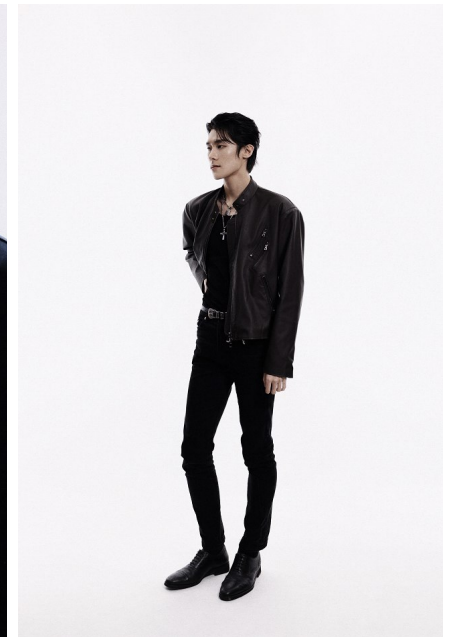

Morph

Morph Management, 36 Jangmun-ro Yongsan-gu Seoul Korea ZIP 04393 | Phone: +82 2 797 7200

Kim Chang Min (@changmin_.01)

Height 186/6'1.5" Chest 84/33" Waist 68/26.5" Hips 89/35" Shoe 280mm Hair
Black Eyes Black Born in 2001