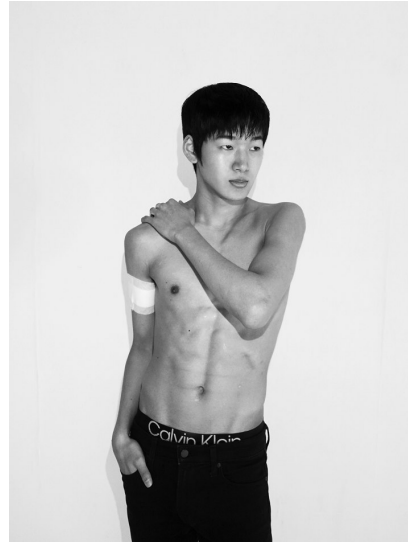

Morph

Morph Management, 36 Jangmun-ro Yongsan-gu Seoul Korea ZIP 04393 | Phone: +82 2 797 7200

LEE JEA HYUNG (@l_jea_h)

Height 187/6'1.5" Chest 79/31" Waist 64/25" Hips 85/33.5" Shoe 270mm Hair Black Eyes Black Born in 2000