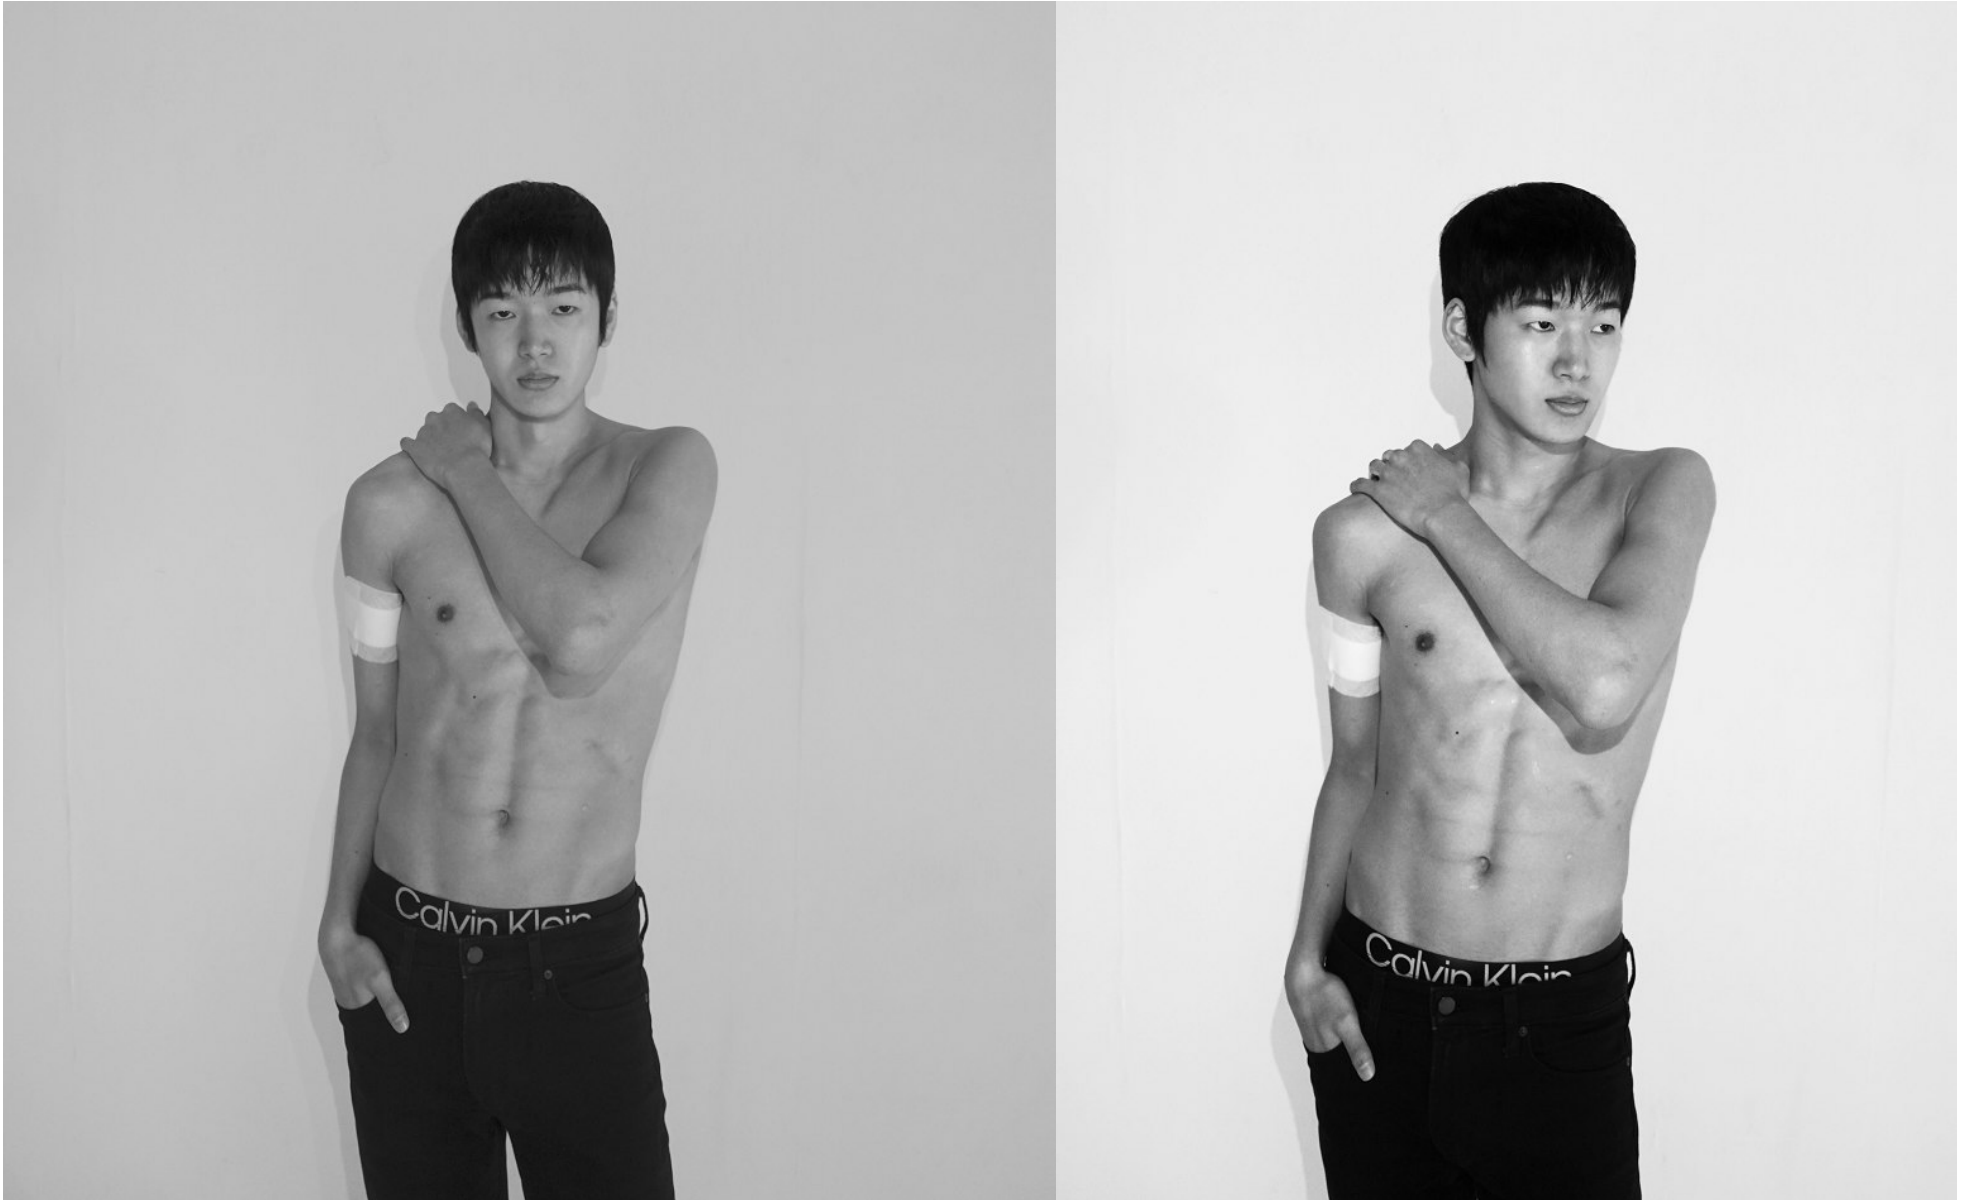

LEE JEA HYUNG (@l_jea_h)

Morph

Morph Management, 36 Jangmun-ro Yongsan-gu Seoul Korea ZIP 04393 | Phone: +82 2 797 7200

LEE JEA HYUNG (@l_jea_h)

Height 187/6'1.5" Chest 79/31" Waist 64/25" Hips 85/33.5" Shoe 270mm Hair Black Eyes Black Born in 2000