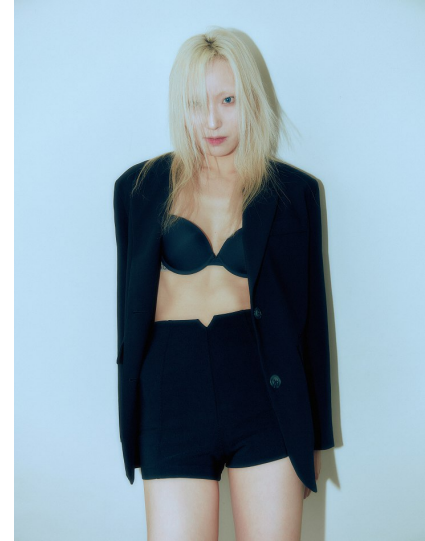

# Morph

Morph Management, 36 Jangmun-ro Yongsan-gu Seoul Korea ZIP 04393 | Phone: +82 2 797 7200

LEE DONG EUN (@lxxodd\_)

Height 177/5'9.5" Bust 80/31.5" A Waist 61/24" Hips 90/35.5" Shoe 250mm Hair Blonde Eyes Black Born in 2004