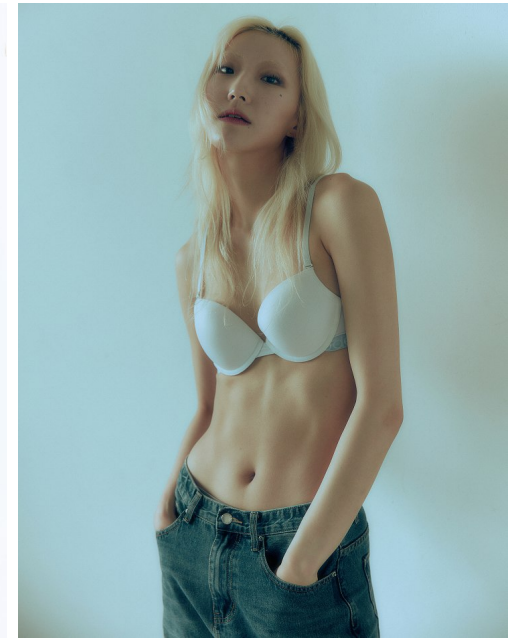

Morph

Morph Management, 36 Jangmun-ro Yongsan-gu Seoul Korea ZIP 04393 | Phone: +82 2 797 7200

Lee Dong Eun (@lxxodd_)

Height 177/5'9.5" Bust 80/31.5" A Waist 61/24" Hips 90/35.5" Shoe 250mm
Hair Blonde Eyes Black Born in 2004