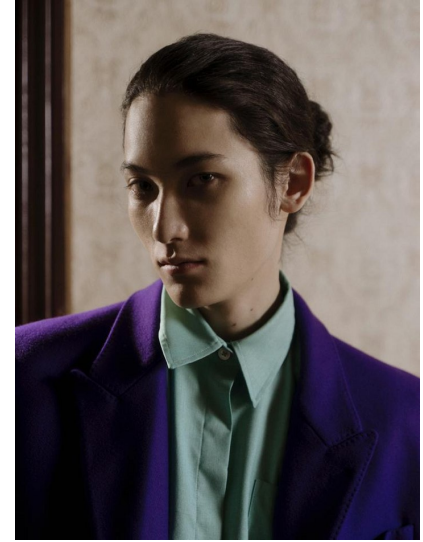

# Morph

Morph Management, 36 Jangmun-ro Yongsan-gu Seoul Korea ZIP 04393 | Phone: +82 2 797 7200

KENTA (@kenta\_fie)

Height 187/6'1.5" Chest 87/34.5" Hips 89/35" Shoe 275mm Hair Black Eyes Black Born in 1900

# Morph

Morph Management, 36 Jangmun-ro Yongsan-gu Seoul Korea ZIP 04393 | Phone: +82 2 797 7200

**KENTA (@kenta\_fie)**

Height 187/6'1.5" Chest 87/34.5" Hips 89/35" Shoe 275mm Hair Black Eyes Black Born in 1900