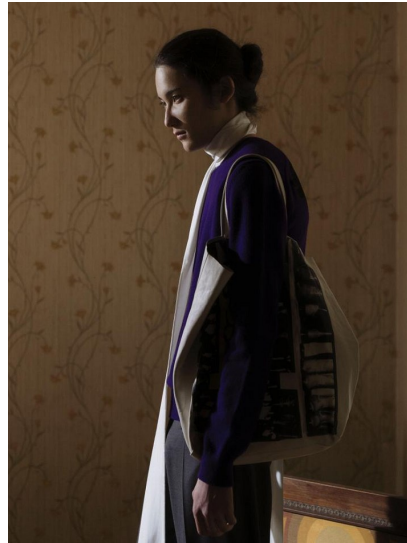

Morph

Morph Management, 36 Jangmun-ro Yongsan-gu Seoul Korea ZIP 04393 | Phone: +82 2 797 7200

KENTA (@kenta_fie)

Height 187/6'1.5" Chest 87/34.5" Hips 89/35" Shoe 275mm Hair Black Eyes Black Born in 1900