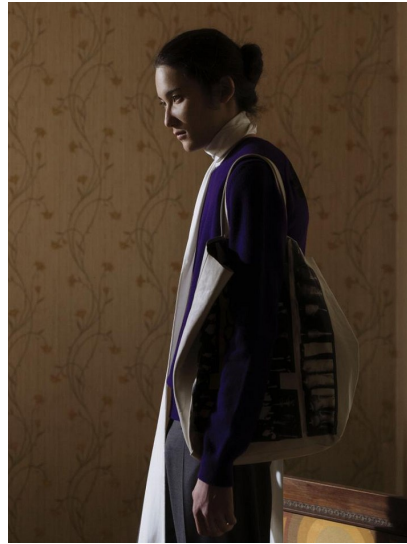

Morph

Morph Management, 36 Jangmun-ro Yongsan-gu Seoul Korea ZIP 04393 | Phone: +82 2 797 7200

KENTA (@kenta_fie)

Height 187/6'1.5" Chest 87/34.5" Hips 89/35" Shoe 275mm Hair Black Eyes Black Born in 1900