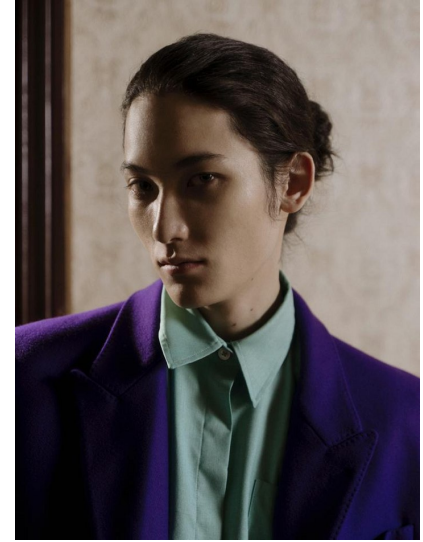

Morph

Morph Management, 36 Jangmun-ro Yongsan-gu Seoul Korea ZIP 04393 | Phone: +82 2 797 7200

KENTA (@kenta_fie)

Height 187/6'1.5" Chest 87/34.5" Hips 89/35" Shoe 275mm Hair Black Eyes Black Born in 1900