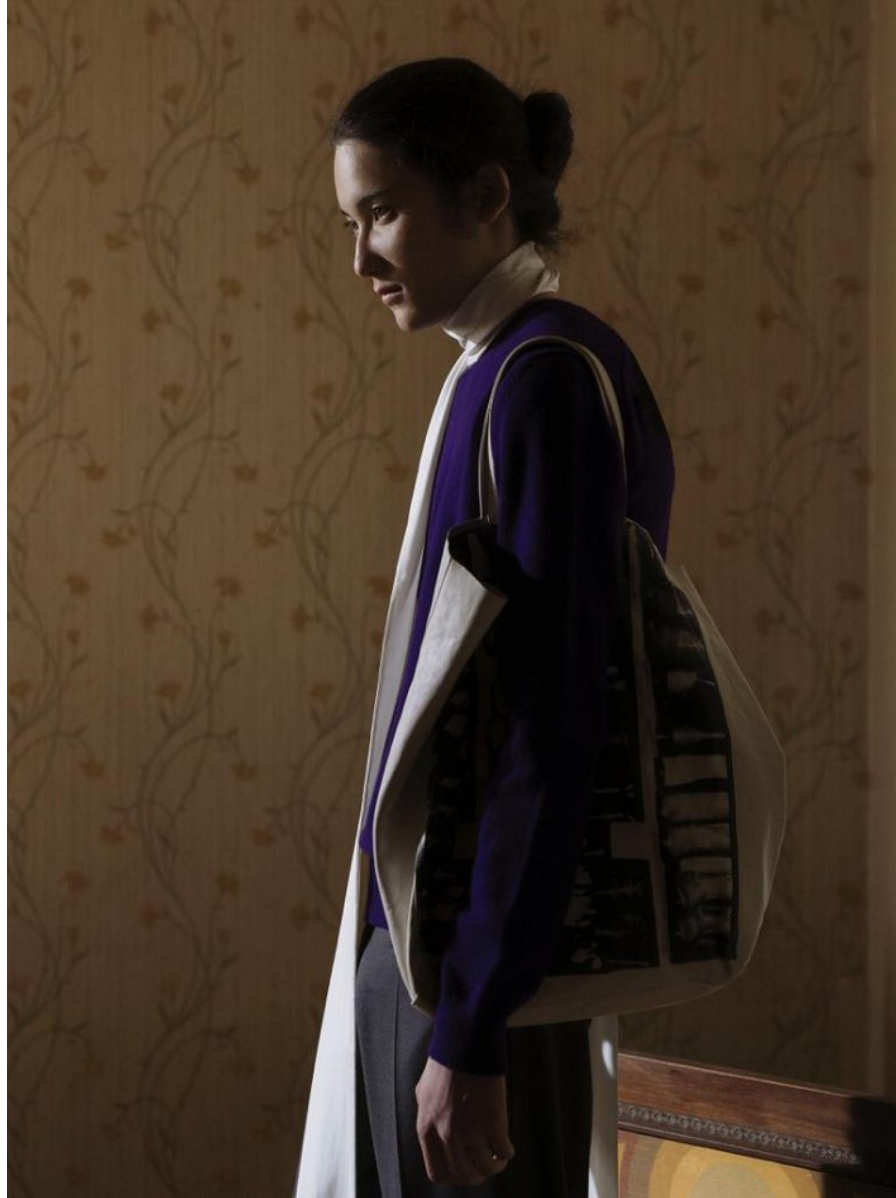

Morph

Morph Management, 36 Jangmun-ro Yongsan-gu Seoul Korea ZIP 04393 | Phone: +82 2 797 7200

KENTA (@kenta_fie)

Height 187/6'1.5" Chest 87/34.5" Hips 89/35" Shoe 275mm Hair Black Eyes Black Born in 1900