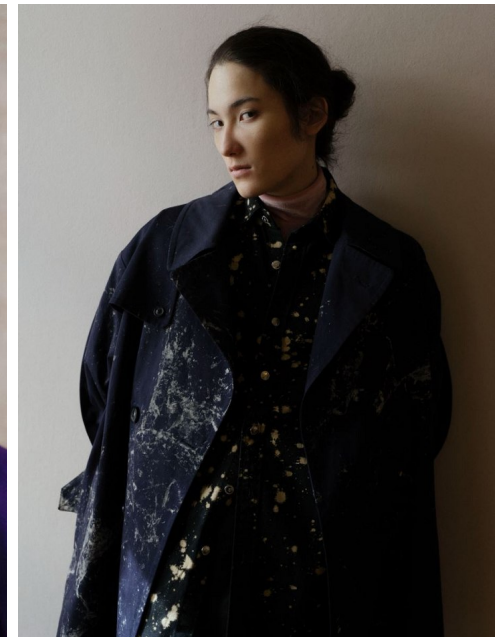

Morph

Morph Management, 36 Jangmun-ro Yongsan-gu Seoul Korea ZIP 04393 | Phone: +82 2 797 7200

Kenta (@kenta_fie)

Height 187/6'1.5" Chest 87/34.5" Hips 89/35" Shoe 275mm Hair Black Eyes Black
Born in 1900