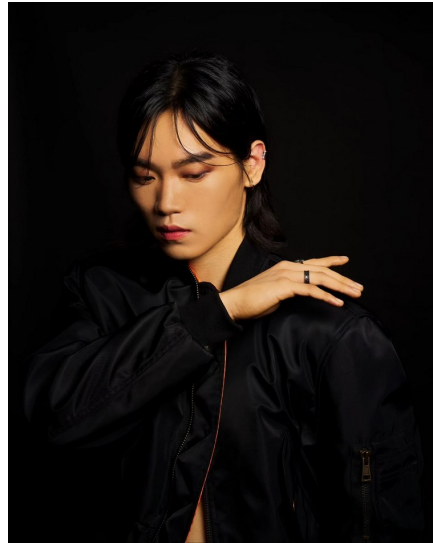

Morph

Morph Management, 36 Jangmun-ro Yongsan-gu Seoul Korea ZIP 04393 | Phone: +82 2 797 7200

KIM BADA (@bada_king___)

Height 186/6'1.5" Chest 84/33" Waist 61/24" Hips 90/35.5" Shoe 265mm Hair Black Eyes Black Born in 2001