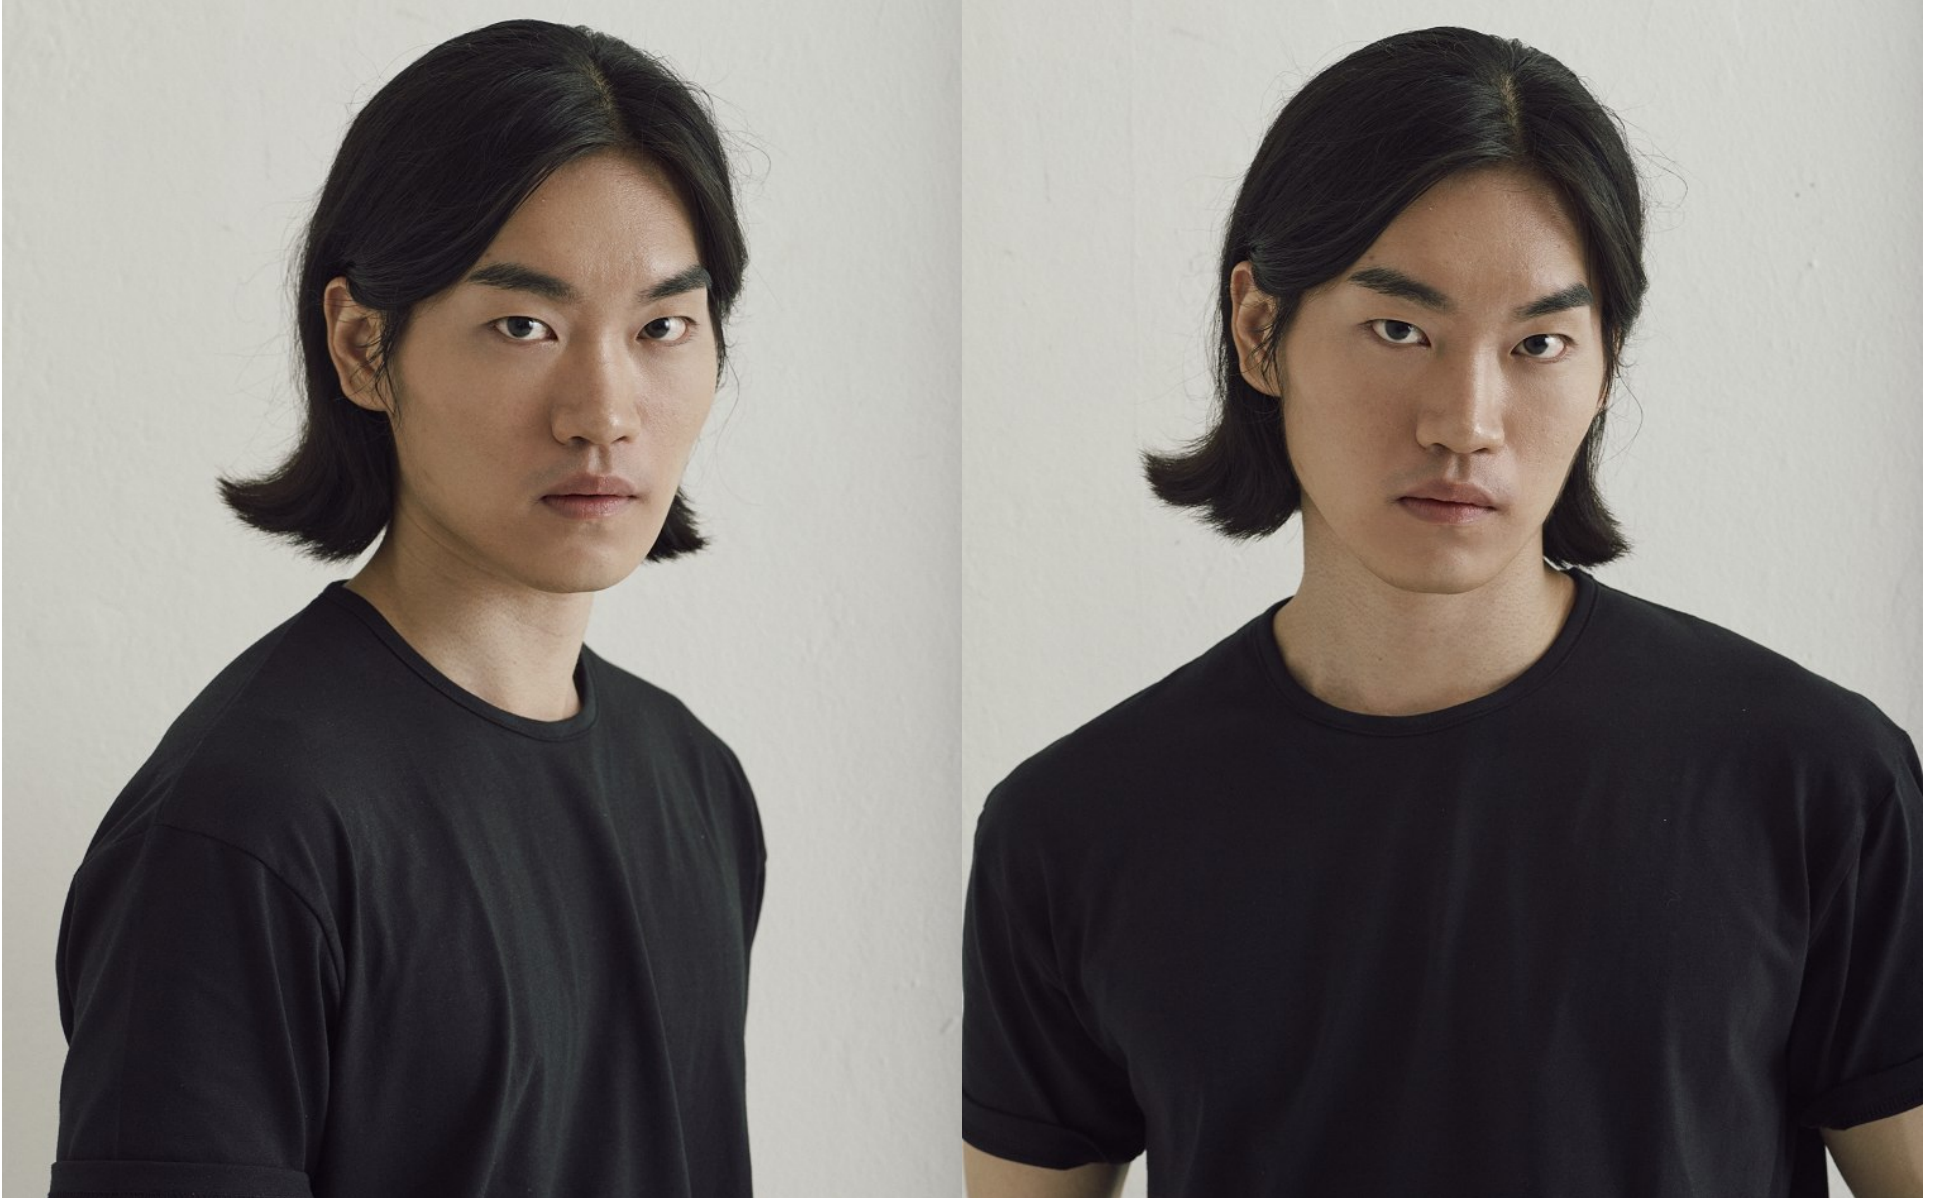

KIM BADA (@bada_king___)

Morph

Morph Management, 36 Jangmun-ro Yongsan-gu Seoul Korea ZIP 04393 | Phone: +82 2 797 7200

KIM BADA (@bada_king___)

Height 186/6'1.5" Chest 84/33" Waist 61/24" Hips 90/35.5" Shoe 265mm Hair Black Eyes Black Born in 2001