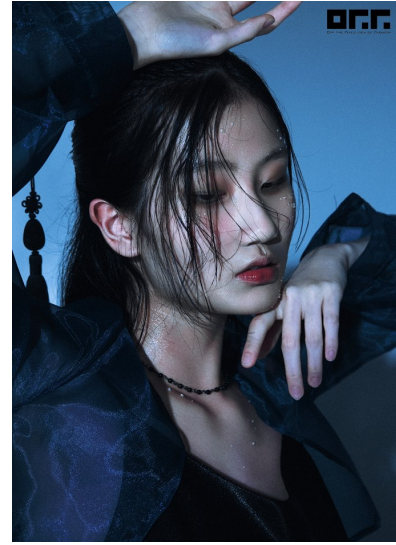

Morph

Morph Management, 36 Jangmun-ro Yongsan-gu Seoul Korea ZIP 04393 | Phone: +82 2 797 7200

JANG BOKEUM (@rosely_js2)

Height 176/5'9.5" Bust 73/28.5" B Waist 56/22" Hips 85/33.5" Shoe 235mm Hair Black Eyes Black Born in 2005