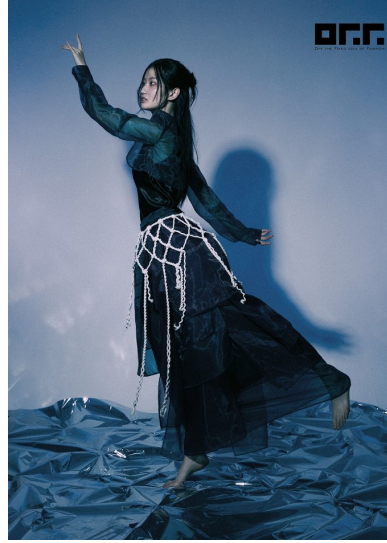

Morph

Morph Management, 36 Jangmun-ro Yongsan-gu Seoul Korea ZIP 04393 | Phone: +82 2 797 7200

JANG BOKEUM (@rosely_js2)

Height 176/5'9.5" Bust 73/28.5" B Waist 56/22" Hips 85/33.5" Shoe 235mm Hair Black Eyes Black Born in 2005