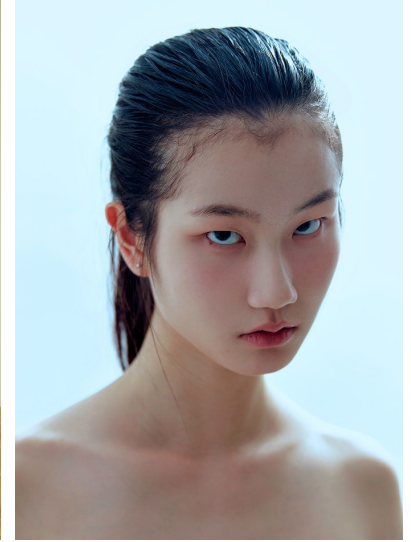

Morph

Morph Management, 36 Jangmun-ro Yongsan-gu Seoul Korea ZIP 04393 | Phone: +82 2 797 7200

JANG BOKEUM (@rosely_js2)

Height 176/5'9.5" Bust 73/28.5" B Waist 56/22" Hips 85/33.5" Shoe 235mm Hair Black Eyes Black Born in 2005